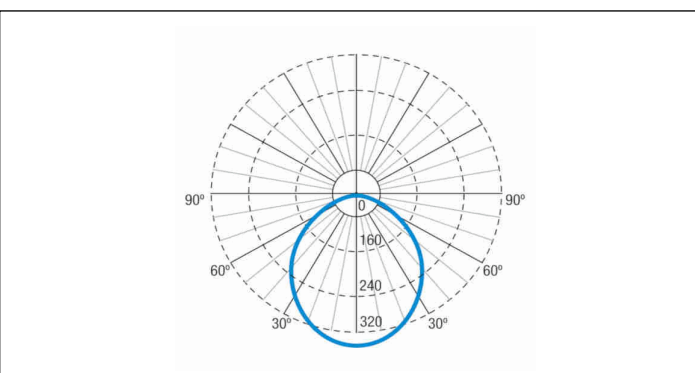

Photometric curve

Interdistance

Installation height

2,0 m	7,61 m	7,61 m
2,5 m	8,29 m	8,29 m
3,0 m	8,82 m	8,82 m
3,5 m	9,22 m	9,22 m

Installation characteristics

Maintained luminaires use 3 terminals to enable / disable the maintained mode.
Installation with mounting plate.
Possibility of installation in:
 Ceiling/Wall surface.
Possibility of connection with:
 Surface tube wiring.
It has 3 pre-marked entries for PG-11 cable glands (not included), for mounting with surface pipe.