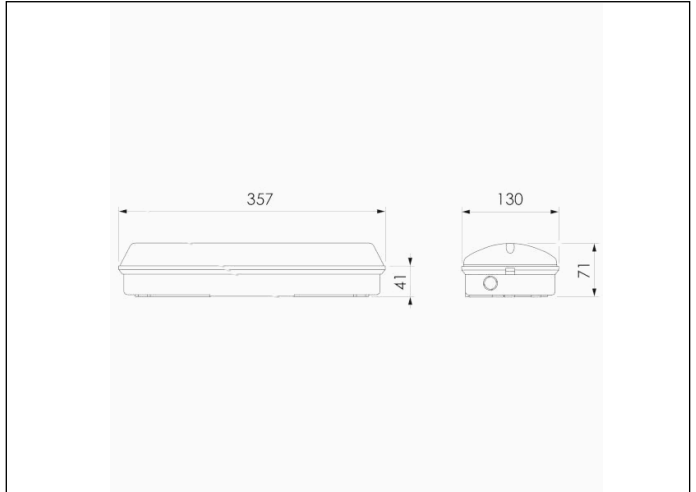

Graphic reference

Dimensions

Control System: AutoTest

Luminaire: Self-Contained

Standards: EN-60598-1,
EN-60598-2-22, EN-62034

Certification: CE, ENEC,
CIVIL DEFENSE

Electrical characteristics

Supply: 230V 50Hz<2.5W

Mechanical characteristics

Envelope: Polycarbonate

Diffuser: Matted Polycarbonate

Suitable for flammable surfaces: Yes

ATEX Envelope:

IP/IK: IP65/IK10

Finish: White RAL9003

Weight: 1,00KG