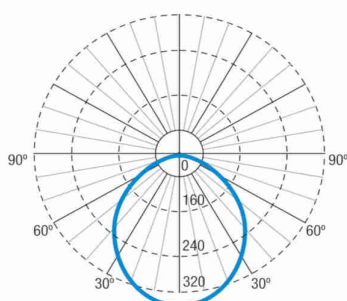

Weight: 0,83KG

Photometric curve

Interdistance

Installation height

2,0 m	10,51 m	10,51 m
2,5 m	13,13 m	13,13 m
3,0 m	15,53 m	15,53 m
3,5 m	16,65 m	16,65 m

Installation characteristics

Maintained luminaires use 3 terminals to enable / disable the maintained mode.