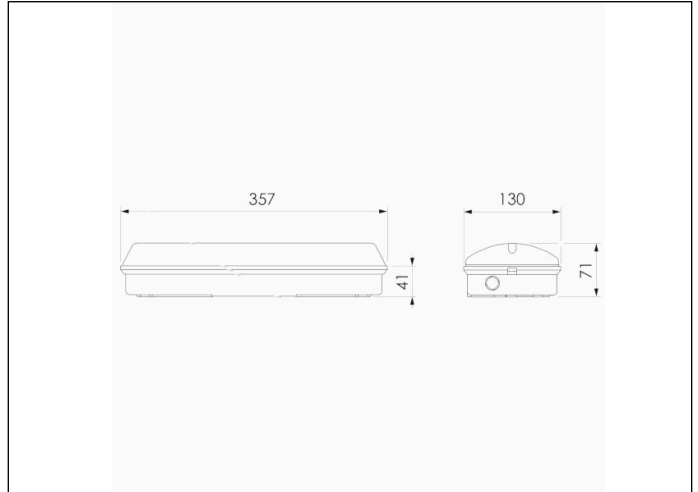

Graphic reference

Dimensions

Control System: DALI

Luminaire: Self-Contained

Standards: EN-60598-1,
EN-60598-2-22, EN-62034, EN
61347-2-7, EN 61347-2-13, EN
62386

Certification: CE, ENEC

Electrical characteristics