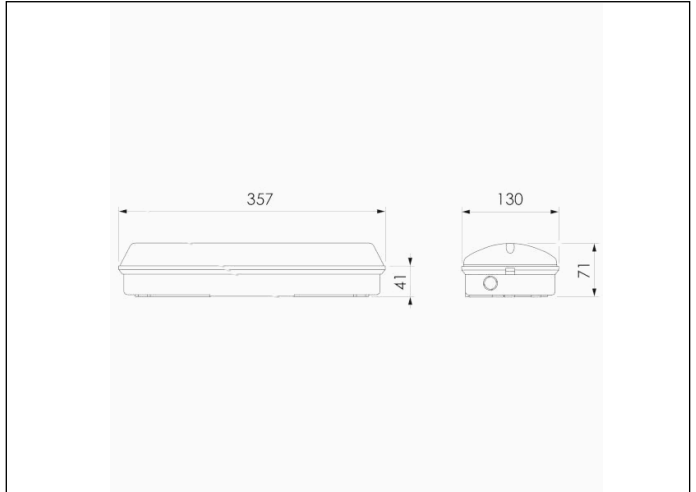

Graphic reference

Dimensions

Control System: AutoTest
Centralized Wireless

Luminaire: Self-Contained

Standards: EN-60598-1,
EN-60598-2-22, EN-62034

Certification: CE, ENEC

Electrical characteristics

Supply: 230V 50Hz<7.5W
Maintained mode consumption: 7.5 W
Non-maintained mode consumption: 2.0 W
Working temperature: 0-40°C
Emergency lamp: 12 x LED 1W
Emergency lumen output: 1000 lm
Maintained lumen output: 400 lm
Battery: 6.4V-3.0Ah LFP

Class: II
Mode: M/NM
Power factor: - %
Signaling Luminaire: -
LED temperature: 4000°K
Duration: 1 h
Remote control: No
Charging time: 12 h

Mechanical characteristics

Envelope: Polycarbonate
Diffuser: Matted Polycarbonate
Suitable for flammable surfaces: Yes

IP/IK: IP65/IK10
Finish: White RAL9003

Weight: 0,96KG

ATEX Envelope:

Photometric curve

Interdistance

Installation height

2,0 m	10,51 m	10,51 m
2,5 m	13,13 m	13,13 m
3,0 m	15,53 m	15,53 m
3,5 m	16,65 m	16,65 m