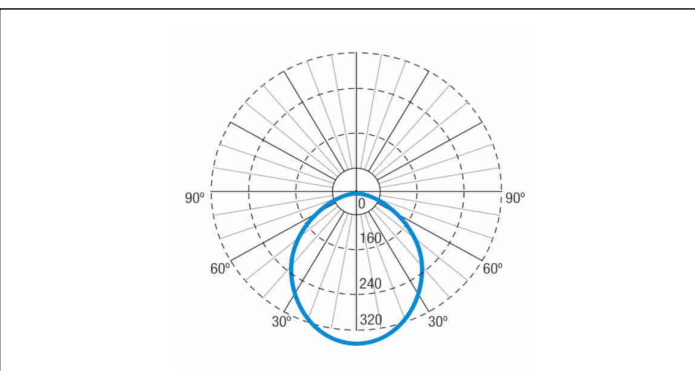

Class: II
Mode: M/NM
Power factor: - %
Signaling Luminaire: -
LED temperature: 4000°K
Duration: 1 h
Remote control: No
Charging time: 12 h

Mechanical characteristics

Envelope: Polycarbonate
Diffuser: Matted Polycarbonate
Suitable for flammable surfaces: Yes

IP/IK: IP65/IK10
Finish: White RAL9003

Weight: 0,96KG

ATEX Envelope:

Photometric curve

Interdistance

Installation height

2,0 m	10,51 m	10,51 m
2,5 m	13,13 m	13,13 m
3,0 m	15,53 m	15,53 m
3,5 m	16,65 m	16,65 m