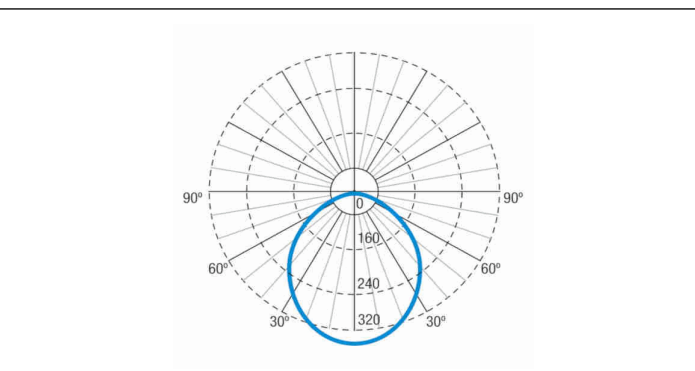

Graphic reference

Dimensions

Control System: SmartZ

Luminaire: Self-Contained

Standards: EN-60598-1,
EN-60598-2-22, EN-62034,
ETSI EN 303 446-1 V1.2.1

Certification: CE

Electrical characteristics

Supply: 230V 50Hz<7.5W
Maintained mode consumption: 7,5 W
Non-maintained mode consumption: 2,0 W
Working temperature: 0-40°C
Emergency lamp: 12 x LED 1W
Emergency lumen output: 1000 lm
Maintained lumen output: 400 lm
Battery: 6.4V-3.0Ah LFP

Class: II
Mode: M/NM
Power factor: - %
Signaling Luminaire: -
LED temperature: 4000°K
Duration: 1 h
Remote control: No
Charging time: 12 h

Mechanical characteristics

Housing: Polycarbonate
Diffuser: Matted Polycarbonate
Suitable for flammable surfaces: Yes

IP/IK: IP65/IK10
Finish: White RAL9003

Weight: 0,79KG

ATEX Envelope:

Photometric curve

Interdistance

Installation height

2,0 m	10,51 m	10,51 m
2,5 m	13,13 m	13,13 m
3,0 m	15,53 m	15,53 m
3,5 m	16,65 m	16,65 m