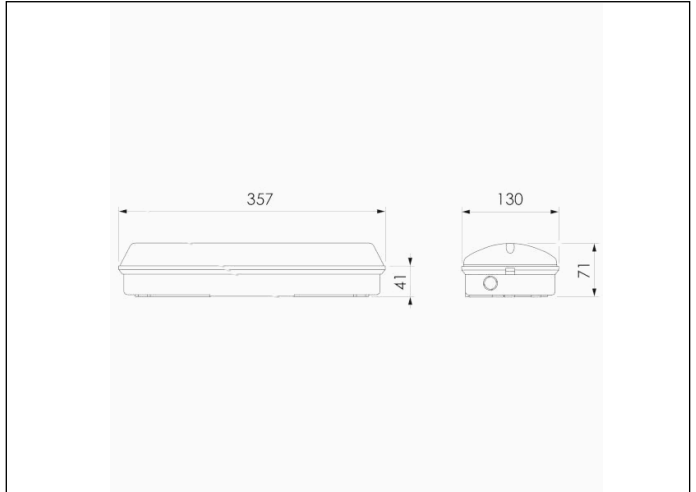

Graphic reference

Dimensions

Control System: SmartZ

Luminaire: Self-Contained

Standards: EN-60598-1,
EN-60598-2-22, EN-62034,
ETSI EN 303 446-1 V1.2.1

Certification: CE

Electrical characteristics

Supply: 230V 50Hz<7.5W
Maintained mode consumption: 7,5 W
Non-maintained mode consumption: 2,0 W
Working temperature: 0-40°C
Emergency lamp: 12 x LED 1W
Emergency lumen output: 1000 lm
Maintained lumen output: 400 lm
Battery: 6.4V-3.0Ah LFP

Class: II
Mode: M/NM
Power factor: - %
Signaling Luminaire: -
LED temperature: 4000°K
Duration: 1 h
Remote control: No
Charging time: 12 h

Mechanical characteristics

Housing: Polycarbonate
Diffuser: Matted Polycarbonate
Suitable for flammable surfaces: Yes

IP/IK: IP65/IK10
Finish: White RAL9003

Weight: 0,79KG

ATEX Envelope:

Photometric curve

Interdistance

Installation height

2,0 m	10,51 m	10,51 m
2,5 m	13,13 m	13,13 m
3,0 m	15,53 m	15,53 m
3,5 m	16,65 m	16,65 m