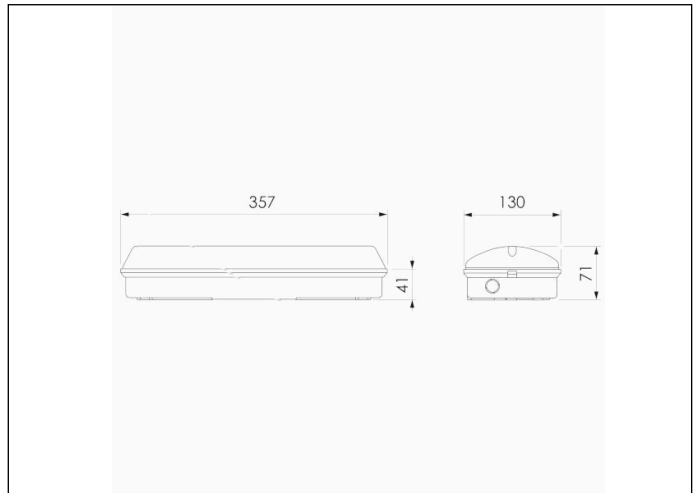

Graphic reference

Dimensions

Control System: DALI2

Luminaire: Self-Contained

Standards: EN-60598-1,
EN-60598-2-22, EN-62034, EN
61347-2-7, EN 61347-2-13, EN
62386

Certification: CE, DALI2

Electrical characteristics

Weight: 0,65KG

Photometric curve

Interdistance

Installation height

2,0 m 7,61 m 7,61 m

2,5 m 8,29 m 8,29 m

3,0 m 8,82 m 8,82 m

3,5 m 9,22 m 9,22 m