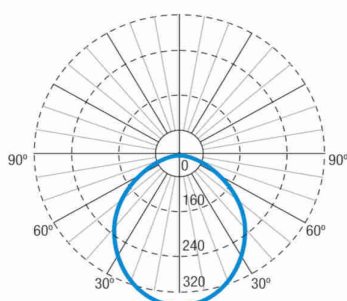

Photometric curve

Interdistance

Installation height

2,0 m 10,51 m 10,51 m

2,5 m 11,83 m 11,83 m

3,0 m 12,81 m 12,81 m

3,5 m 13,66 m 13,66 m

Installation characteristics