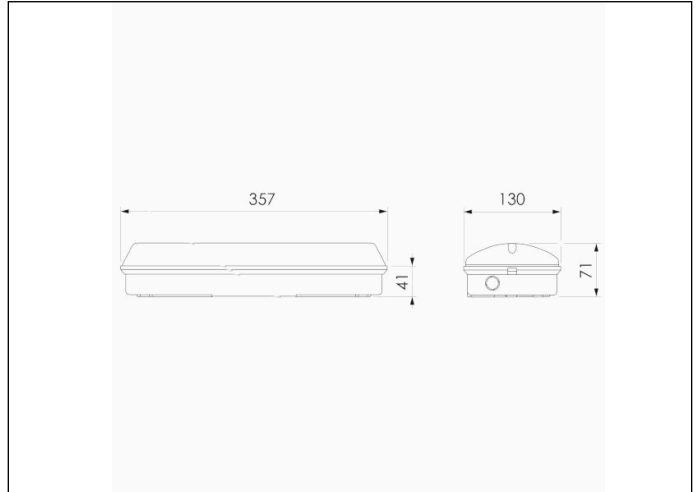

Graphic reference

Dimensions

Control System: DALI2

Luminaire: Self-Contained

Standards: EN-60598-1,
EN-60598-2-22, EN 61347-2-7,
EN 61347-2-13, EN 62386

Certification: CE, DALI2

Electrical characteristics

Supply: 230V 50Hz<0.9W

Mechanical characteristics

Housing: Polycarbonate

Diffuser: Matted Polycarbonate

Suitable for flammable surfaces: Yes

ATEX Envelope:

IP/IK: IP65/IK10

Finish: White RAL9003

Weight: 0,65KG