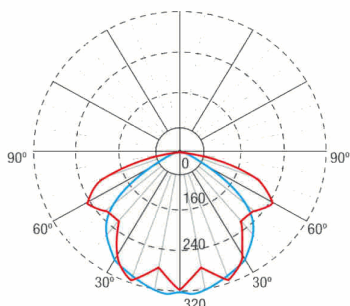

Graphic reference

Dimensions

Control System: Standard

Luminaire: Self-Contained

Standards: EN-60598-1,
EN-60598-2-22

Certification: CE

Electrical characteristics

Supply: 230V 50Hz<2.2W

Photometric curve

Interdistance

Installation height

2,0 m	12,75 m	8,77 m
2,5 m	15,94 m	10,96 m
3,0 m	17,89 m	12,41 m
3,5 m	19,35 m	13,53 m

Installation characteristics

Maintained luminaires have a selector bridge to enable / disable the maintained mode.