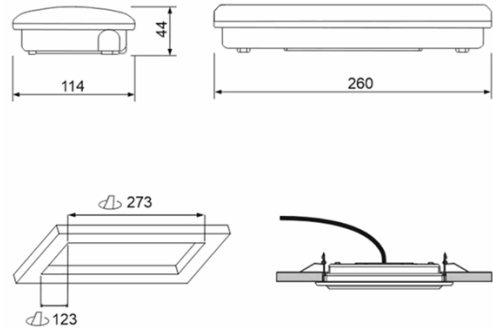

Graphic reference

Dimensions

Control System: Standard

Luminaire: Self-Contained

Standards: EN-60598-1,
EN-60598-2-22

Certification: CE

Electrical characteristics

Supply: 230V 50Hz<2.2W

Installation with mounting plate.

Possibility of installation in:

- Ceiling/Wall surface.

- Recessed in ceiling.

- Semi-recessed in wall.

Possibility of connection with:

- Recessed wiring.

- Surface tube wiring (max. M20)