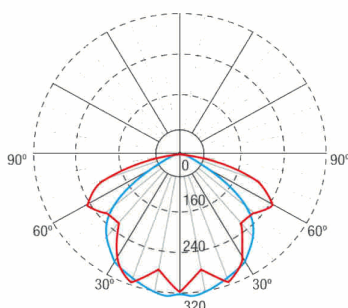

Photometric curve

Interdistance

Installation height

2,0 m	9,14 m	6,72 m
2,5 m	9,84 m	7,61 m
3,0 m	10,34 m	8,34 m
3,5 m	10,27 m	8,95 m

Installation characteristics

Maintained luminaires have a selector bridge to enable / disable the maintained mode.