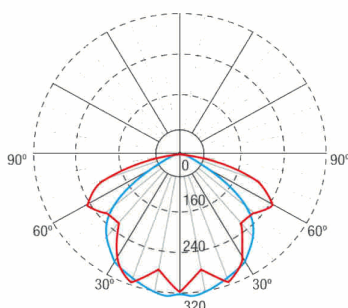

Photometric curve

Interdistance

Installation height

2,0 m	10,38 m	7,36 m
2,5 m	11,28 m	8,32 m
3,0 m	11,98 m	9,22 m
3,5 m	12,52 m	9,98 m

Installation characteristics

Maintained luminaires have a selector bridge to enable / disable the maintained mode.