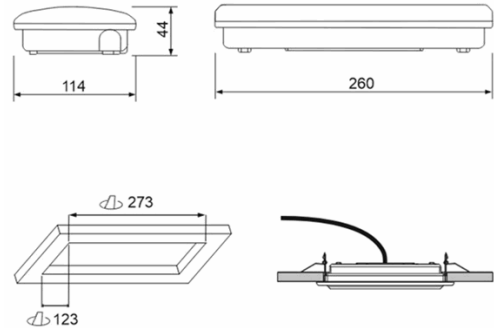

Graphic reference

Dimensions

Control System: AutoTest

Luminaire: Self-Contained

Standards: EN-60598-1,
EN-60598-2-22, EN-62034

Certification: CE

Electrical characteristics

Supply: 230V 50Hz<2.2W

Installation with mounting plate.

Possibility of installation in:

- Ceiling/Wall surface.

- Recessed in ceiling.

- Semi-recessed in wall.

Possibility of connection with:

- Recessed wiring.

- Surface tube wiring (max. M20)