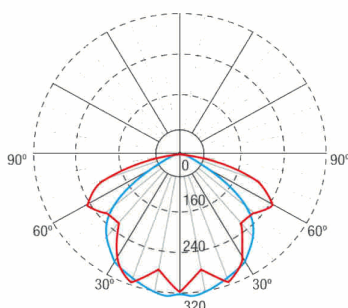

Photometric curve

Interdistance

Installation height

2,0 m	12,44 m	8,58 m
2,5 m	13,95 m	9,75 m
3,0 m	15,01 m	10,74 m
3,5 m	15,90 m	11,71 m

Installation characteristics

Maintained luminaires have a selector bridge to enable / disable the maintained mode.