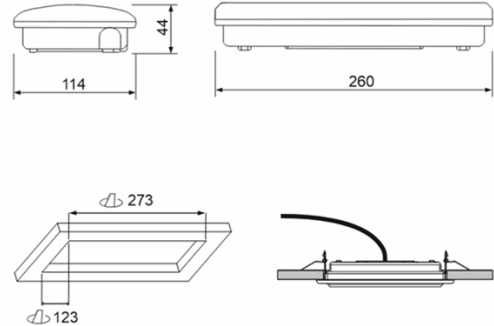

Graphic reference

Dimensions

Control System: AutoTest

Luminaire: Self-Contained

Standards: EN-60598-1,
EN-60598-2-22, EN-62034

Certification: CE

Electrical characteristics

Supply: 230V 50Hz<2.2W

Installation with mounting plate.

Possibility of installation in:

- Ceiling/Wall surface.

- Recessed in ceiling.

- Semi-recessed in wall.

Possibility of connection with:

- Recessed wiring.

- Surface tube wiring (max. M20)