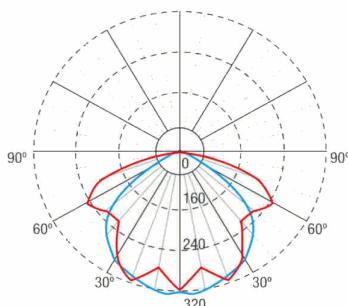

Photometric curve

Interdistance

Installation height

2,0 m	12,75 m	8,77 m
2,5 m	14,97 m	10,37 m
3,0 m	16,40 m	11,49 m
3,5 m	17,40 m	12,47 m

Installation characteristics

Maintained luminaires have a selector bridge to enable / disable the maintained mode.