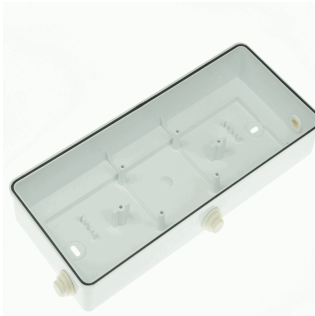

APE144

ACC. HOUSING IP44 DIANA FLAT
WHITE