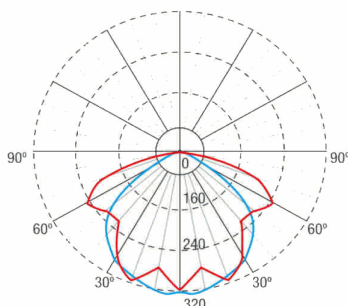

Photometric curve

Interdistance

Installation height

2,0 m	12,75 m	8,77 m
2,5 m	15,94 m	10,96 m
3,0 m	17,89 m	12,41 m
3,5 m	19,35 m	13,53 m

Installation characteristics

Maintained luminaires have a selector bridge to enable / disable the maintained mode.