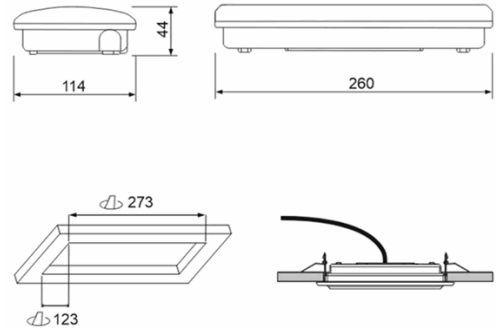

Graphic reference

Dimensions

Control System: AutoTest

Luminaire: Self-Contained

Standards: EN-60598-1,
EN-60598-2-22, EN-62034

Certification: CE

Electrical characteristics

Supply: 230V 50Hz<2.2W

Installation with mounting plate.

Possibility of installation in:

- Ceiling/Wall surface.

- Recessed in ceiling.

- Semi-recessed in wall.

Possibility of connection with:

- Recessed wiring.

- Surface tube wiring (max. M20)