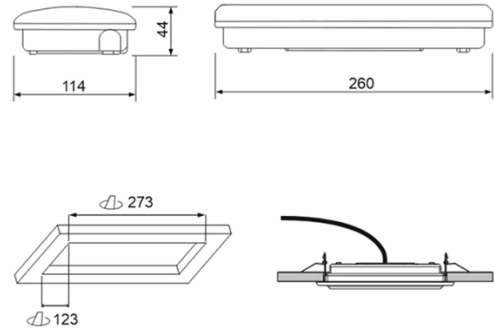

Graphic reference

Dimensions

Control System: DALI2

Luminaire: Self-Contained

Standards: EN-60598-1,
EN-60598-2-22, EN-62034, EN
61347-2-7, EN 61347-2-13, EN
62386

Certification: CE, DALI2

Electrical characteristics

Installation with mounting plate.

Possibility of installation in:

- Ceiling/Wall surface.

- Recessed in ceiling.

- Semi-recessed in wall.

Possibility of connection with:

- Recessed wiring.

- Surface tube wiring (max. M20)