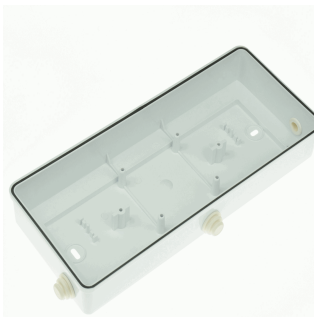

APE144

ACC. HOUSING IP44 DIANA FLAT
WHITE