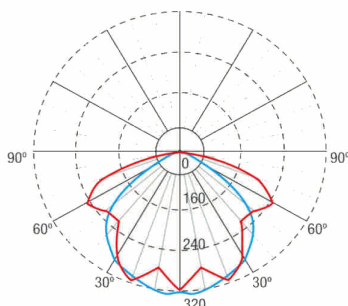

Weight: 0,43KG

Photometric curve

Interdistance

Installation height

2,0 m	12,02 m	8,33 m
2,5 m	13,39 m	9,43 m
3,0 m	14,36 m	10,38 m
3,5 m	15,19 m	11,35 m

Installation characteristics

Maintained luminaires have a selector bridge to enable / disable the maintained mode.