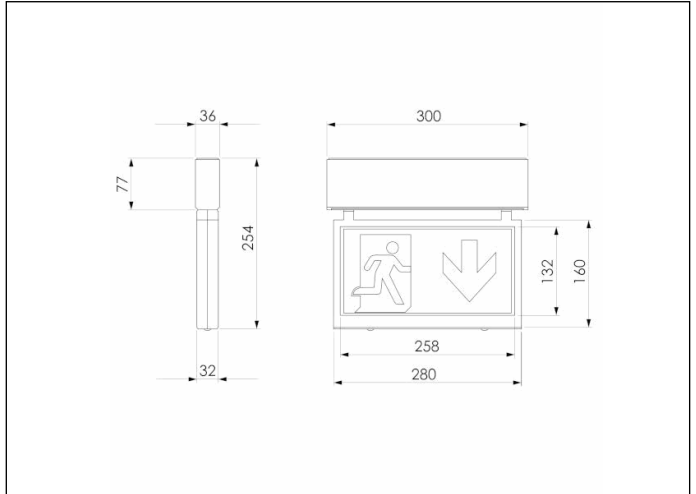

Graphic reference

Dimensions

Control System: AutoTest

Luminaire: Self-Contained

Standards: EN-60598-1,
EN-60598-2-22, EN-62034

Certification: CE

Electrical characteristics

Supply: 230V 50Hz<4.0W

7,06 m

3,0 m

8,30 m

7,77 m

3,5 m

8,77 m

8,34 m

Installation characteristics