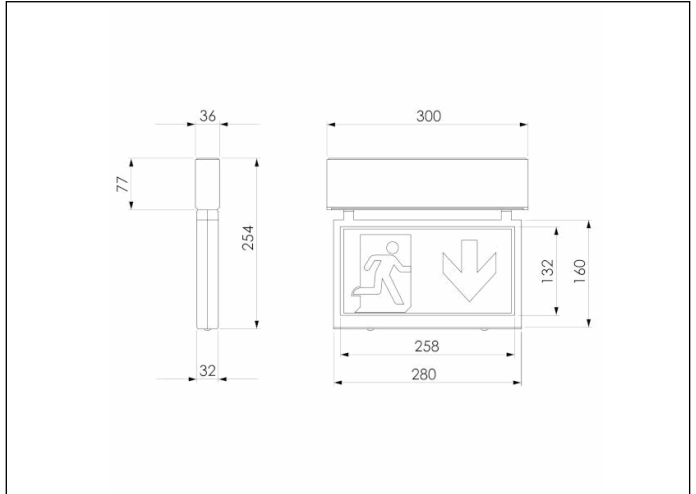

Graphic reference

Dimensions

Control System: AutoTest

Luminaire: Self-Contained

Standards: EN-60598-1,
EN-60598-2-22, EN-62034

Certification: CE

Electrical characteristics

Supply: 230V 50Hz<1.8W

7,06 m

3,0 m

8,30 m

7,77 m

3,5 m

8,77 m

8,34 m

Installation characteristics