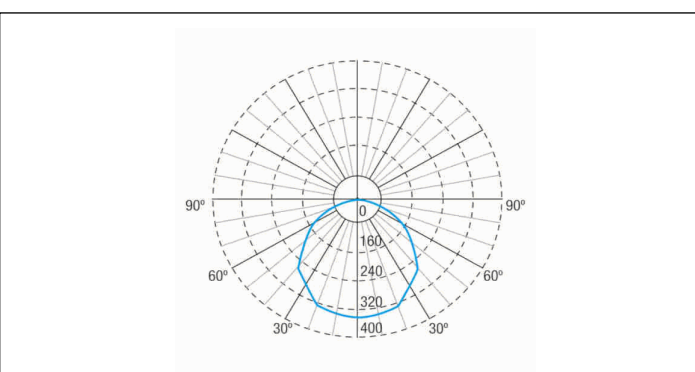

Photometric curve

Interdistance

Installation height

2,0 m	9,65 m	9,65 m
2,5 m	10,68 m	10,68 m
3,0 m	11,56 m	11,56 m
3,5 m	12,30 m	12,30 m

Installation characteristics

Maintained luminaires use 3 terminals to enable / disable the maintained mode.