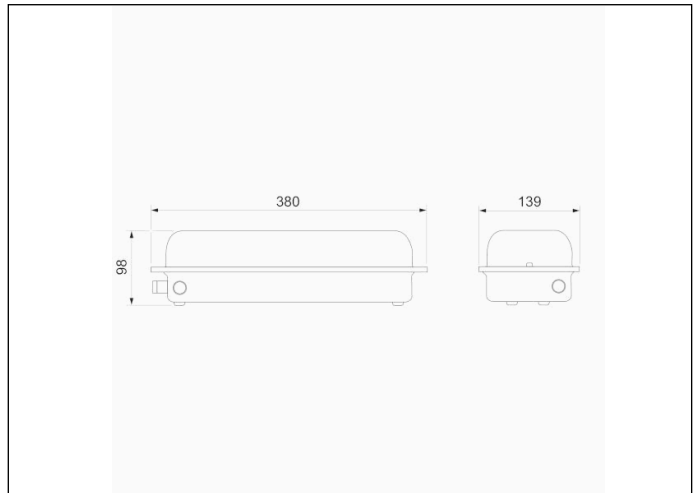

Graphic reference

Dimensions

Control System: AutoTest

Luminaire: Self-Contained

Standards: EN-60598-1,
EN-60598-2-22, EN-62034

Certification: CE, ENEC

Electrical characteristics

Supply: 230V 50Hz<4.6W

Mechanical characteristics

Housing: INOX

Diffuser: Matted Polycarbonate

Suitable for flammable surfaces: Yes

ATEX Envelope:

IP/IK: IP67/IK07

Finish: -

Weight: 1,52KG