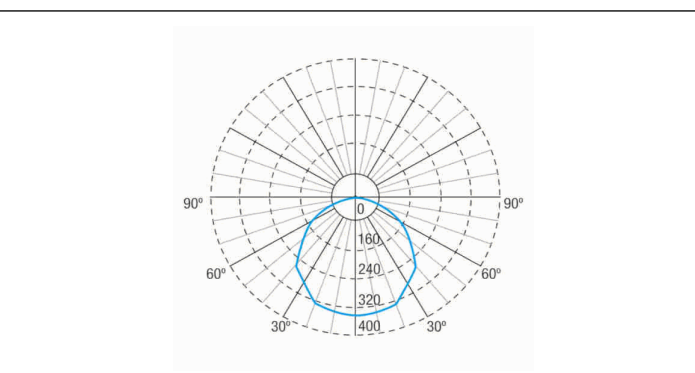

Photometric curve

Interdistance

Installation height

2,0 m 10,43 m 10,43 m

2,5 m 12,25 m 12,25 m

3,0 m 13,33 m 13,33 m

3,5 m 14,27 m 14,27 m

Installation characteristics