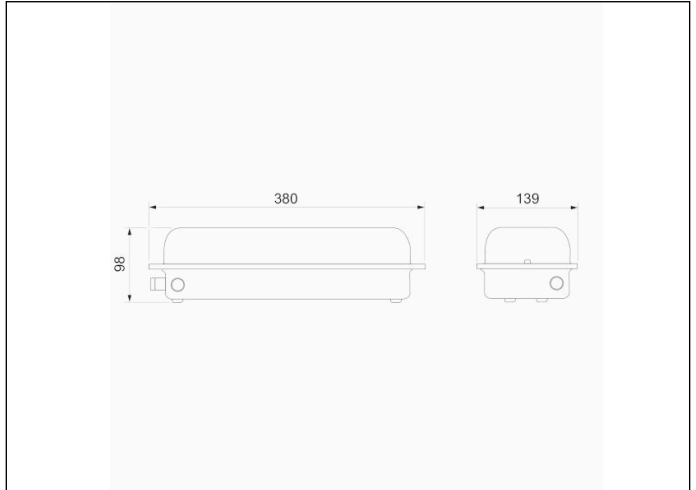

Graphic reference

Dimensions

Control System: AutoTest

Luminaire: Self-Contained

Standards: EN-60598-1,
EN-60598-2-22, EN-62034

Certification: CE, ENEC

Electrical characteristics

Supply: 230V 50Hz<5.5W