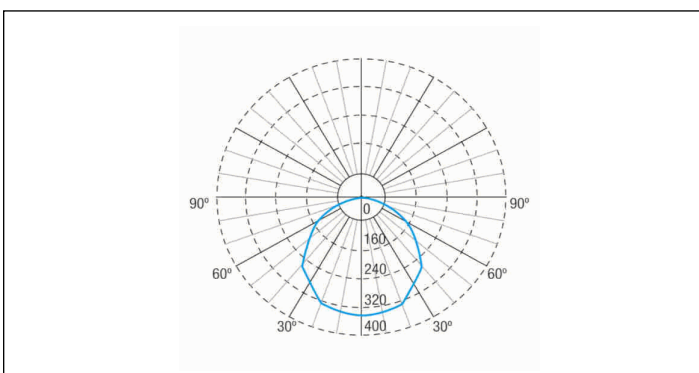

Photometric curve

Interdistance

Installation height

2,0 m 10,43 m 10,43 m

2,5 m 13,04 m 13,04 m

3,0 m 15,21 m 15,21 m

3,5 m 16,35 m 16,35 m

Installation characteristics