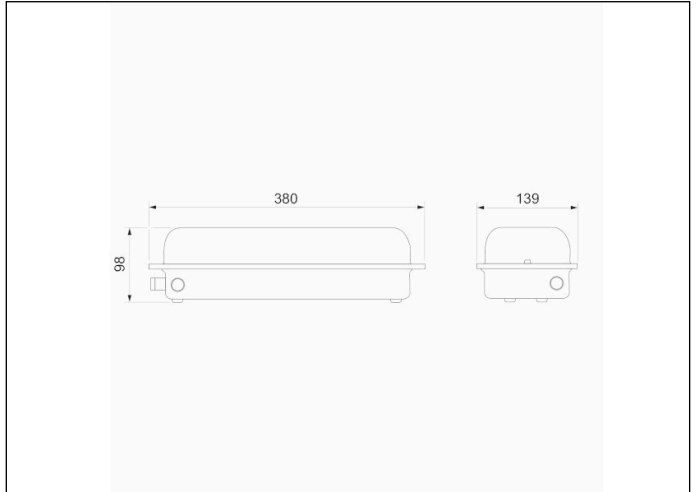

Graphic reference

Dimensions

Control System: AutoTest

Luminaire: Self-Contained

Standards: EN-60598-1,
EN-60598-2-22, EN-62034

Certification: CE, ENEC

Electrical characteristics

Supply: 230V 50Hz<7.5W