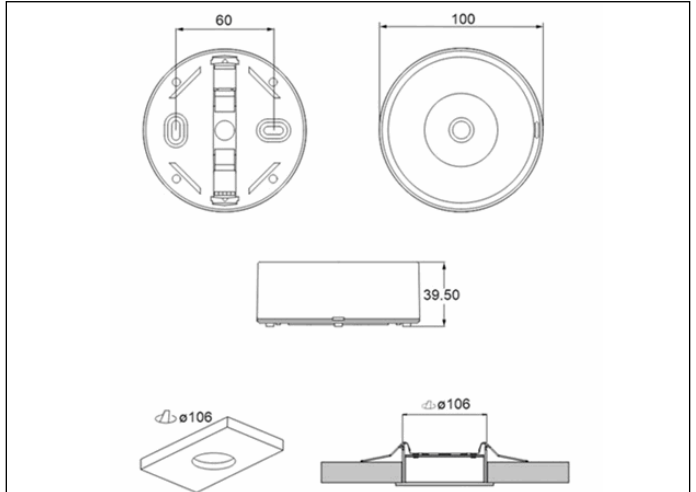

Graphic reference

Dimensions

Control System: DALI2

Luminaire: Self-Contained

Standards: EN-60598-1,
EN-60598-2-22, EN-62034, EN
61347-2-7, EN 61347-2-13, EN
62386

Certification: CE, DALI2,
ENEC, CIVIL DEFENSE

ATEX Envelope:

IP/IK: IP42/IK04
Finish: White RAL9003
Weight: 0,19KG

Photometric curve

Interdistance

Installation height

2,0 m	7,41 m	7,41 m
2,5 m	8,47 m	8,47 m
3,0 m	9,43 m	9,43 m
3,5 m	10,25 m	10,25 m

Installation characteristics