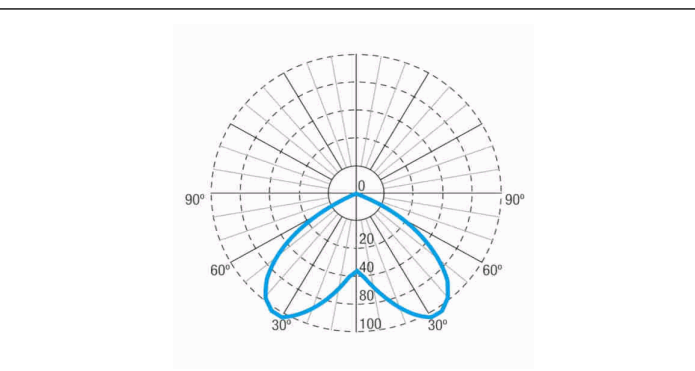

ATEX Envelope:

IP/IK: IP42/IK04
Finish: White RAL9003
Weight: 0,19KG

Photometric curve

Interdistance

Installation height

2,0 m	7,41 m	7,41 m
2,5 m	8,47 m	8,47 m
3,0 m	9,43 m	9,43 m
3,5 m	10,25 m	10,25 m

Installation characteristics