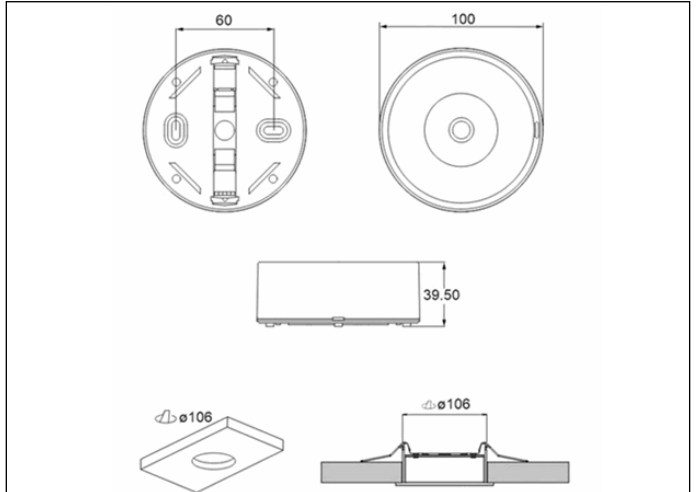

Graphic reference

Dimensions

Control System: DALI2

Luminaire: Self-Contained

Standards: EN-60598-1,
EN-60598-2-22, EN-62034, EN
61347-2-7, EN 61347-2-13, EN
62386

Certification: CE, DALI2

Electrical characteristics

IP/IK: IP42/IK04
Finish: White RAL9003
Weight: 0,19KG

ATEX Envelope:

Photometric curve

Interdistance

Installation height

2,0 m	7,41 m	7,41 m
2,5 m	8,47 m	8,47 m
3,0 m	9,43 m	9,43 m
3,5 m	10,25 m	10,25 m

Installation characteristics