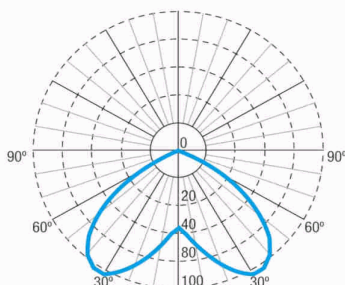

Class: II
Mode: NM
Power factor: - %
Signaling Luminaire: -
LED temperature: 4000°K
Duration: 3 h
Remote control: No
Charging time: 12 h

Mechanical characteristics

Housing: Polycarbonate
Diffuser: Antipanic Lens
Suitable for flammable surfaces: Yes

IP/IK: IP42/IK04
Finish: White RAL9003
Weight: 0,19KG

ATEX Envelope:

Photometric curve

Interdistance

Installation height

2,0 m	7,41 m	7,41 m
2,5 m	8,47 m	8,47 m
3,0 m	9,43 m	9,43 m
3,5 m	10,25 m	10,25 m

Installation characteristics