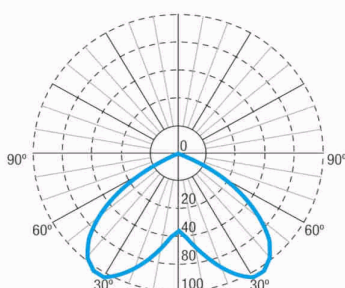

Class: II
Mode: NM
Power factor: - %
Signaling Luminaire: -
LED temperature: 4000°K
Duration: 1 h
Remote control: Yes
Charging time: 12 h

Mechanical characteristics

Housing: Polycarbonate
Diffuser: Antipanic Lens
Suitable for flammable surfaces: Yes

IP/IK: IP42/IK04
Finish: White RAL9003
Weight: 0,19KG

ATEX Envelope:

Photometric curve

Interdistance

Installation height

2,0 m	8,00 m	8,00 m
2,5 m	9,21 m	9,21 m
3,0 m	10,27 m	10,27 m
3,5 m	11,26 m	11,26 m

Installation characteristics