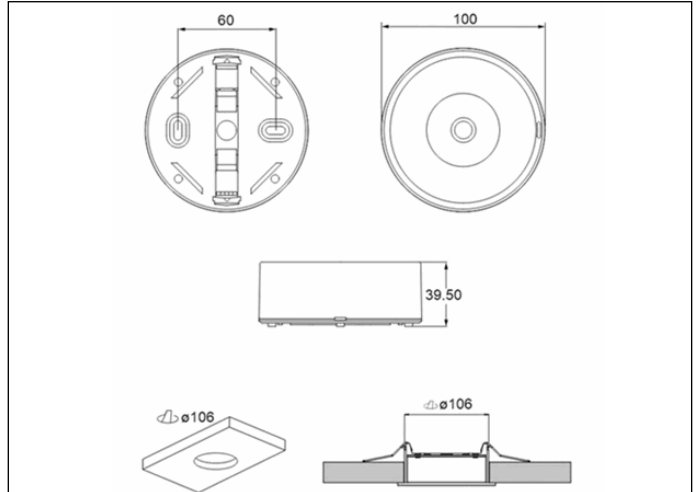

Graphic reference

Dimensions

Control System: DALI2

Luminaire: Self-Contained

Standards: EN-60598-1,
EN-60598-2-22, EN-62034, EN
61347-2-7, EN 61347-2-13, EN
62386

Certification: CE, DALI2

Electrical characteristics

IP/IK: IP42/IK04
Finish: White RAL9003
Weight: 0,19KG

ATEX Envelope:

Photometric curve

Interdistance

Installation height

2,0 m	8,00 m	8,00 m
2,5 m	9,21 m	9,21 m
3,0 m	10,27 m	10,27 m
3,5 m	11,26 m	11,26 m

Installation characteristics