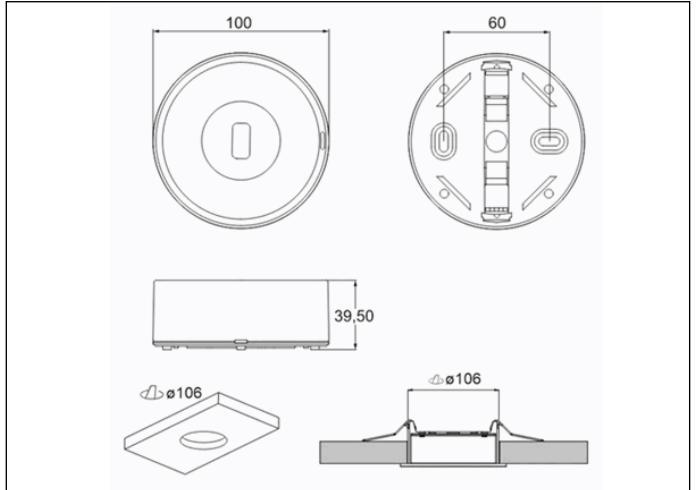

Graphic reference

Dimensions

Control System: DALI2

Luminaire: Self-Contained

Standards: EN-60598-1,
EN-60598-2-22, EN-62034, EN
61347-2-7, EN 61347-2-13, EN
62386

Certification: CE, DALI2

Electrical characteristics

Weight: 0,19KG

Photometric curve

Interdistance

Installation height

| | | |
|-------|---------|--------|
| 2,0 m | 17,22 m | 5,85 m |
| 2,5 m | 19,97 m | 6,78 m |
| 3,0 m | 22,43 m | 7,60 m |
| 3,5 m | 24,77 m | 8,28 m |