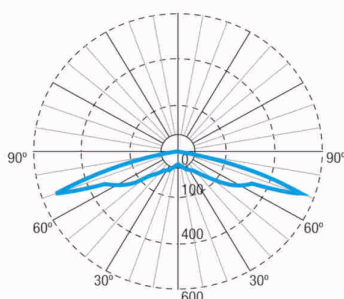

Weight: 0,19KG

Photometric curve

Interdistance

Installation height

| | | |
|-------|---------|--------|
| 2,0 m | 17,22 m | 5,85 m |
| 2,5 m | 19,97 m | 6,78 m |
| 3,0 m | 22,43 m | 7,60 m |
| 3,5 m | 24,77 m | 8,28 m |