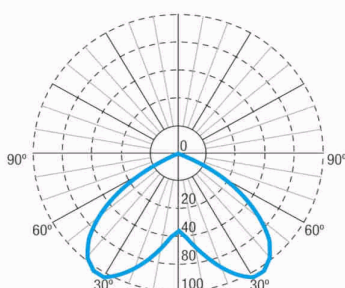

Class: II
Mode: M/NM
Power factor: - %
Signaling Luminaire: -
LED temperature: 4000°K
Duration: 3 h
Remote control: Yes
Charging time: 12 h

Mechanical characteristics

Housing: Polycarbonate
Diffuser: Circular Lens + Hall
Suitable for flammable surfaces: Yes

ATEX Envelope:

IP/IK: IP42/IK04
Finish: White RAL9003
Weight: 0,19KG

Photometric curve

Interdistance

Installation height

Installation height	Interdistance	Interdistance
2,0 m	7,41 m	7,41 m
2,5 m	8,47 m	8,47 m
3,0 m	9,43 m	9,43 m
3,5 m	10,25 m	10,25 m