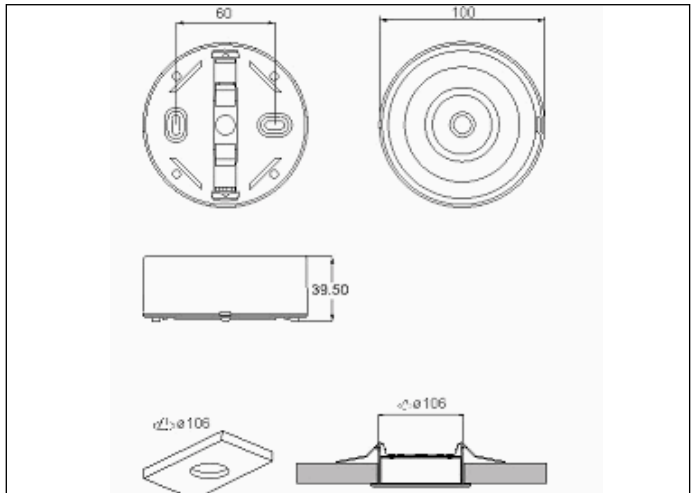

Graphic reference

Dimensions

Control System: DALI2

Luminaire: Self-Contained

Standards: EN-60598-1,
EN-60598-2-22, EN-62034, EN
61347-2-7, EN 61347-2-13, EN
62386

Certification: CE, DALI2,
ENEC, CIVIL DEFENSE

ATEX Envelope:

IP/IK: IP42/IK04
Finish: White RAL9003
Weight: 0,19KG

Photometric curve

Interdistance

Installation height

Installation height	Interdistance	Interdistance
2,0 m	7,41 m	7,41 m
2,5 m	8,47 m	8,47 m
3,0 m	9,43 m	9,43 m
3,5 m	10,25 m	10,25 m