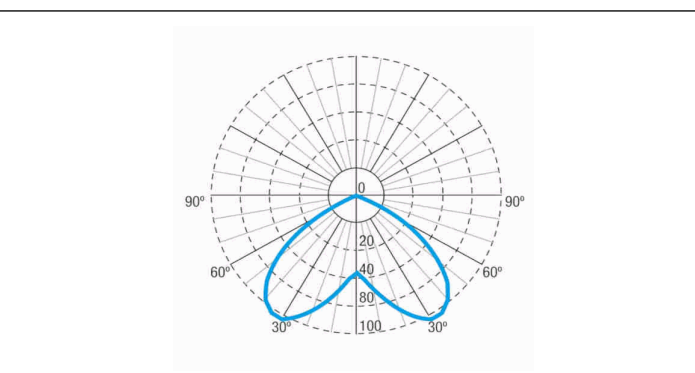

Class: II
Mode: M/NM
Power factor: - %
Signaling Luminaire: -
LED temperature: 4000°K
Duration: 1 h
Remote control: Yes
Charging time: 12 h

Mechanical characteristics

Housing: Polycarbonate
Diffuser: Circular Lens + Hall
Suitable for flammable surfaces: Yes

IP/IK: IP42/IK04
Finish: White RAL9003

Weight: 0,19KG

ATEX Envelope:

Photometric curve

Interdistance

Installation height

2,0 m	8,00 m	8,00 m
2,5 m	9,21 m	9,21 m
3,0 m	10,27 m	10,27 m
3,5 m	11,26 m	11,26 m

Installation characteristics