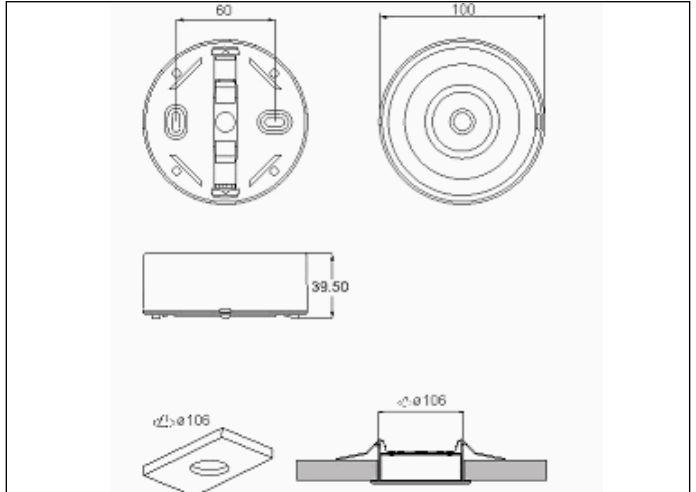

Graphic reference

Dimensions

Control System: DALI

Luminaire: Self-Contained

Standards: EN-60598-1,
EN-60598-2-22, EN-62034, EN
61347-2-7, EN 61347-2-13, EN
62386

Certification: CE, ENEC

Electrical characteristics

IP/IK: IP42/IK04
Finish: White RAL9003

Weight: 0,19KG

ATEX Envelope:

Photometric curve

Interdistance

Installation height

2,0 m	8,00 m	8,00 m
2,5 m	9,21 m	9,21 m
3,0 m	10,27 m	10,27 m
3,5 m	11,26 m	11,26 m

Installation characteristics