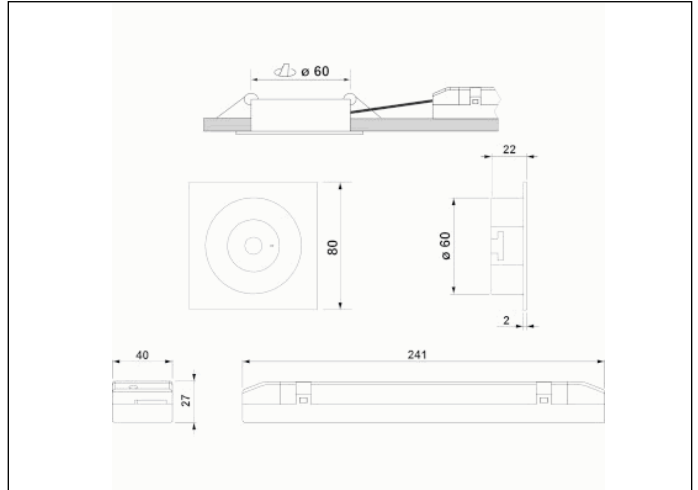

Graphic reference

Dimensions

Control System: DALI2

Luminaire: Self-Contained

Standards: EN-60598-1,
EN-60598-2-22, EN-62034, EN
61347-2-7, EN 61347-2-13, EN
62386

Certification: CE, ENEC,
CIVIL DEFENSE, DALI2

Finish: White RAL9003

Weight: 0,21KG

Photometric curve

Interdistance

Installation height

2,0 m 8,44 m 8,44 m

2,5 m 9,30 m 9,30 m

3,0 m 9,95 m 9,95 m