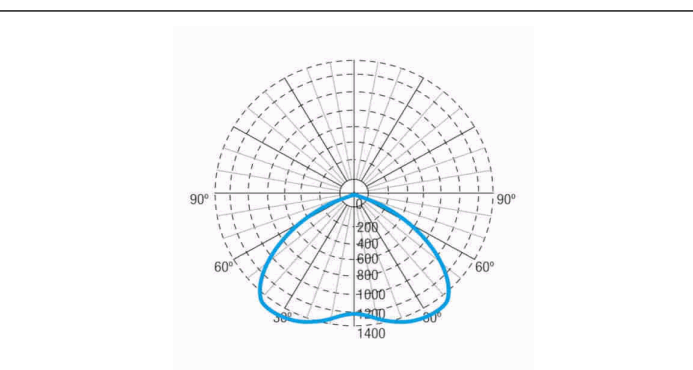

Finish: White RAL9003

Weight: 0,21KG

Photometric curve

Interdistance

Installation height

2,0 m 8,44 m 8,44 m

2,5 m 9,30 m 9,30 m

3,0 m 9,95 m 9,95 m