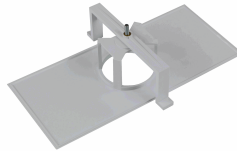

Accessories

AMU8002

ACC. FRAME REC. SPAZIO WHITE
UNIVERSAL