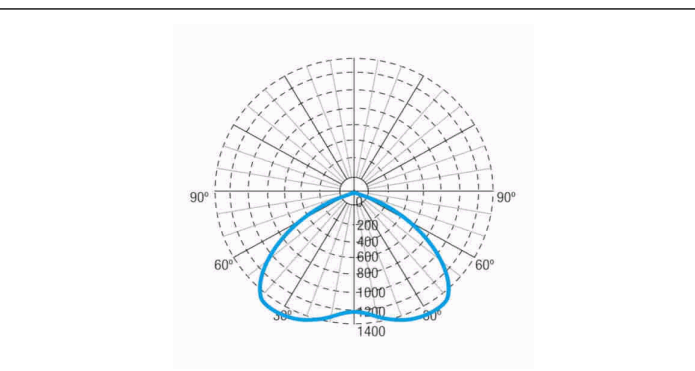

Photometric curve

Interdistance

Installation height

2,0 m

8,44 m

8,44 m

2,5 m

9,30 m