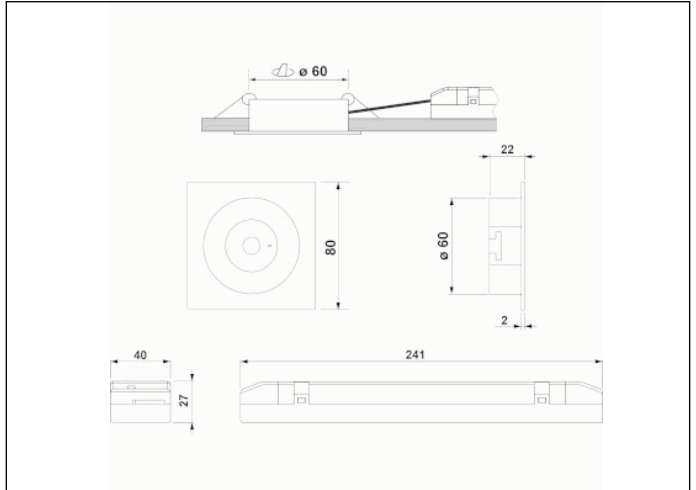

Graphic reference

Dimensions

Control System: SmartZ

Luminaire: Self-Contained

Standards: EN-60598-1,
EN-60598-2-22, EN-62034,
ETSI EN 303 446-1 V1.2.1

Certification: CE

Electrical characteristics

Supply: 230V 50Hz<2.5W

9,30 m

3,0 m

9,95 m

9,95 m

3,5 m

10,38 m

10,38 m

Installation characteristics