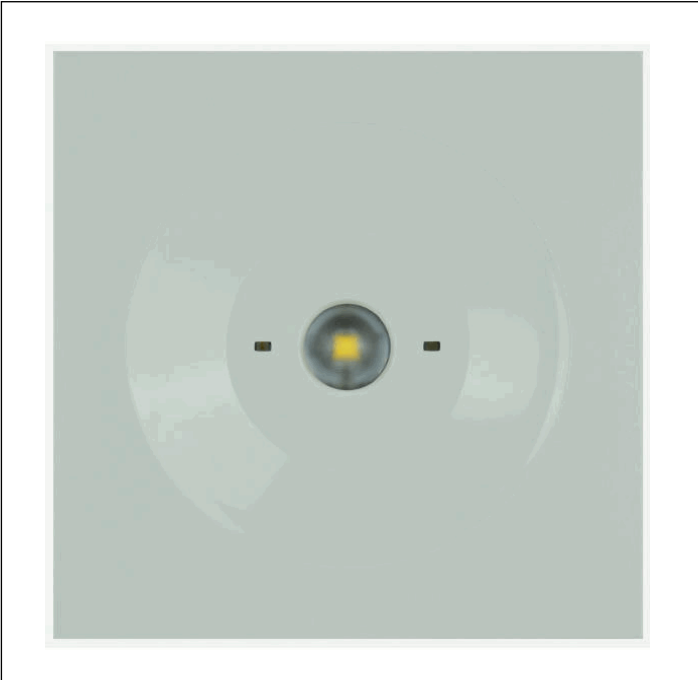

Graphic reference

Dimensions

Control System: SmartZ

Luminaire: Self-Contained

Standards: EN-60598-1,
EN-60598-2-22, EN-62034,
ETSI EN 303 446-1 V1.2.1

Certification: CE

Electrical characteristics

Supply: 230V 50Hz<2.5W

Mechanical characteristics

Housing: Polycarbonate

Diffuser: Antipanic Lens

Suitable for flammable surfaces: Yes

ATEX Envelope:

IP/IK: IP42/IK04

Finish: White RAL9003

Weight: 0,21KG