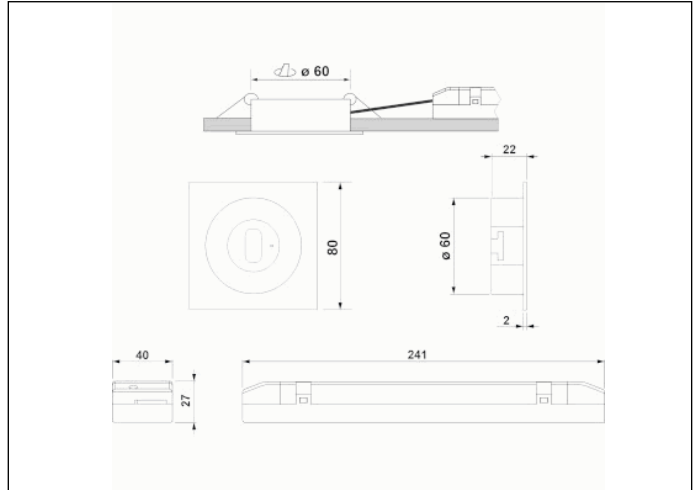

Graphic reference

Dimensions

Control System: DALI

Luminaire: Self-Contained

Standards: EN-60598-1,
EN-60598-2-22, EN-62034, EN
61347-2-7, EN 61347-2-13, EN
62386

Certification: CE, ENEC,
CIVIL DEFENSE

Electrical characteristics