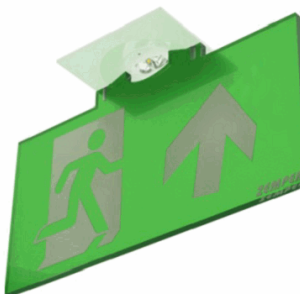

ABX1841

ACC. PANEL REC. SPAZIO SERIG.
UP ARROW