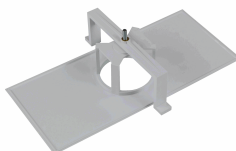

General Envelope data

Accessories

AMU8003

ACC. FRAME REC. SPAZIO WHITE
UNIVERSAL BIG HOLE

AMU8002

ACC. FRAME REC. SPAZIO WHITE
UNIVERSAL

ABX1741

ACC. PANEL REC. SPAZIO SERIG.
RIGHT/LEFT ARROW