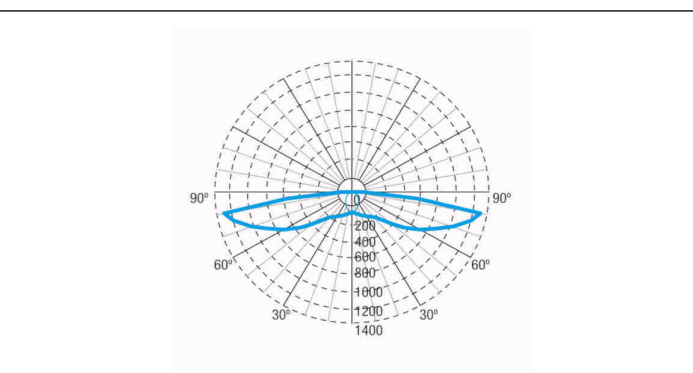

Weight: 0,21KG

Photometric curve

Interdistance

Installation height

2,0 m	5,91 m	17,48 m
2,5 m	6,19 m	20,17 m
3,0 m	6,37 m	22,57 m
3,5 m	6,51 m	23,91 m

Installation characteristics

Maintained luminaires use 3 mains supply inputs (L, L1, N) to enable / disable the maintained mode.
Luminaires made up of a spotlight + electrical equipment with batteries (autonomous luminaires), or without batteries (centralized luminaires)
Possibility of installation in:
 Recessed ceiling.
Ceiling fixing by 2 springs.