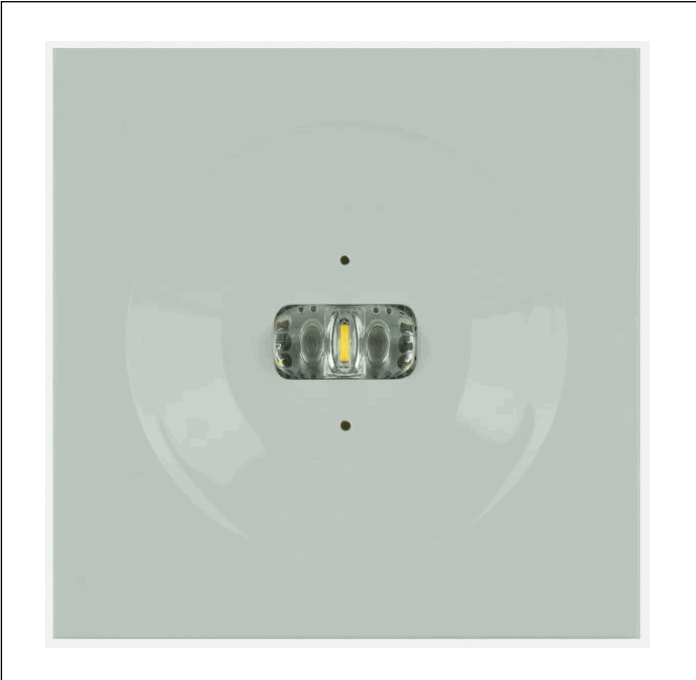

Graphic reference

Dimensions

Control System: DALI

Luminaire: Self-Contained

Standards: EN-60598-1,
EN-60598-2-22, EN-62034, EN
61347-2-7, EN 61347-2-13, EN
62386

Certification: CE, ENEC,
CIVIL DEFENSE

Electrical characteristics

Charging time: 12 h

Mechanical characteristics

Housing: Polycarbonate

Diffuser: Escape Lens

Suitable for flammable surfaces: Yes

ATEX Envelope:

IP/IK: IP42/IK04

Finish: White RAL9003