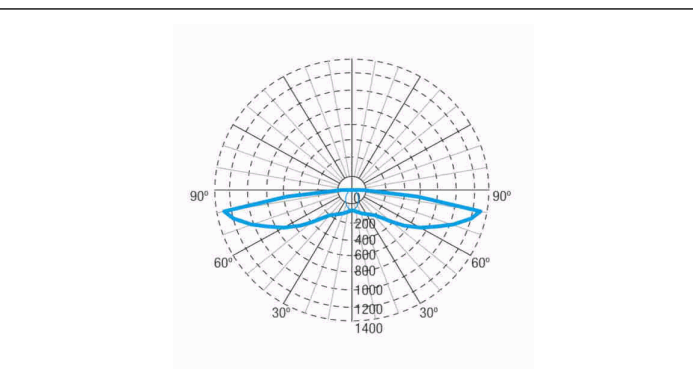

Photometric curve

Interdistance

Installation height

2,0 m 5,91 m 17,48 m

2,5 m 6,19 m 20,17 m

3,0 m 6,37 m 22,57 m

3,5 m 6,51 m 23,91 m

Installation characteristics