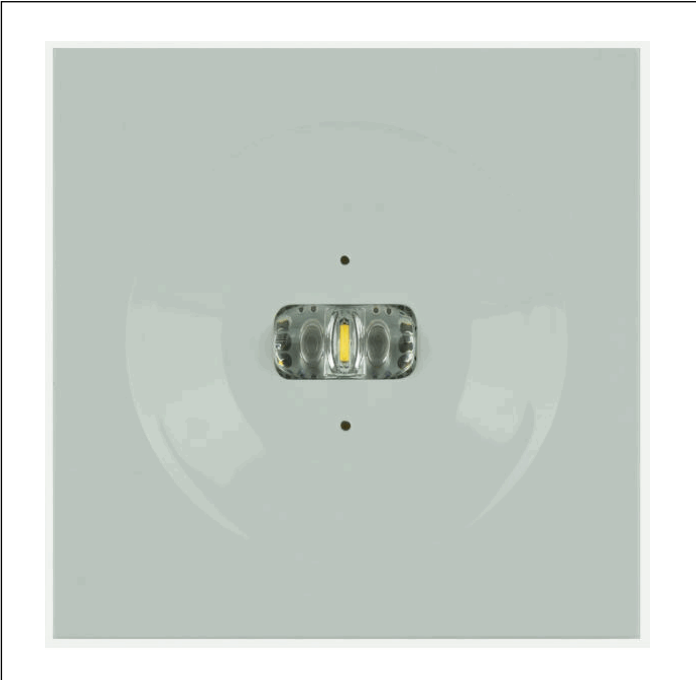

Graphic reference

Dimensions

Control System: SmartZ

Luminaire: Self-Contained

Standards: EN-60598-1,
EN-60598-2-22, EN-62034,
ETSI EN 303 446-1 V1.2.1

Certification: CE

Electrical characteristics

Supply: 230V 50Hz<2.5W

Mechanical characteristics

Housing: Polycarbonate

Diffuser: Escape Lens

Suitable for flammable surfaces: Yes

ATEX Envelope:

IP/IK: IP42/IK04

Finish: White RAL9003

Weight: 0,20KG