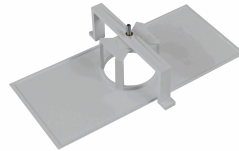

Accessories

AMU8002

ACC. FRAME REC. SPAZIO WHITE
UNIVERSAL