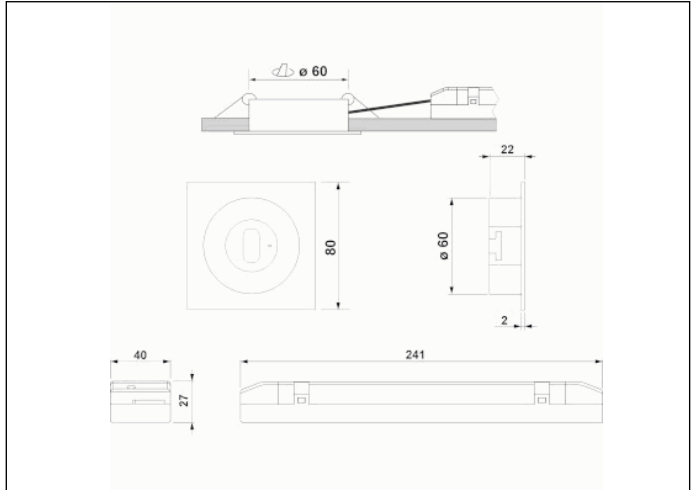

Graphic reference

Dimensions

Control System: SmartZ

Luminaire: Self-Contained

Standards: EN-60598-1,
EN-60598-2-22, EN-62034,
ETSI EN 303 446-1 V1.2.1

Certification: CE

Electrical characteristics

Supply: 230V 50Hz<2.5W