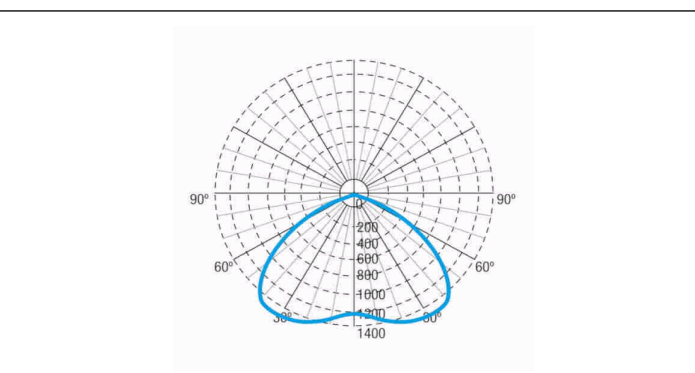

Weight: 0,21KG

Photometric curve

Interdistance

Installation height

2,0 m	9,43 m	9,43 m
2,5 m	10,46 m	10,46 m
3,0 m	11,33 m	11,33 m
3,5 m	12,06 m	12,06 m

Installation characteristics

Maintained luminaires use 3 mains supply inputs (L, L1, N) to enable / disable the maintained mode.
Luminaires made up of a spotlight + electrical equipment with batteries (autonomous luminaires), or without batteries (centralized luminaires)
Possibility of installation in:
 Recessed ceiling.
Ceiling fixing by 2 springs.