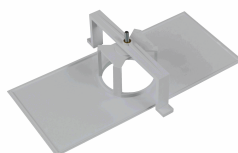

Weight: 0,21KG

Photometric curve

Interdistance

Installation height

2,0 m	9,43 m	9,43 m
2,5 m	10,46 m	10,46 m
3,0 m	11,33 m	11,33 m
3,5 m	12,06 m	12,06 m

Installation characteristics

Maintained luminaires use 3 mains supply inputs (L, L1, N) to enable / disable the maintained mode.
Luminaires made up of a spotlight + electrical equipment with batteries (autonomous luminaires), or without batteries (centralized luminaires)
Possibility of installation in:
 Recessed ceiling.
Ceiling fixing by 2 springs.

General Envelope data

Accessories

AMU8003

ACC. FRAME REC. SPAZIO WHITE
UNIVERSAL BIG HOLE

AMU8002

ACC. FRAME REC. SPAZIO WHITE
UNIVERSAL

ABX1741

ACC. PANEL REC. SPAZIO SERIG.
RIGHT/LEFT ARROW

ABX1841

ACC. PANEL REC. SPAZIO SERIG. UP
ARROW

ABX1941

ACC. PANEL REC. SPAZIO SERIG.
DOWN ARROW

ABX5441

ACC. PANEL REC. SPAZIO SERIG.
LEFT ARROW SINGLE-SIDED

ABX5841

ACC. PANEL REC. SPAZIO SERIG. UP
ARROW SINGLE-SIDED