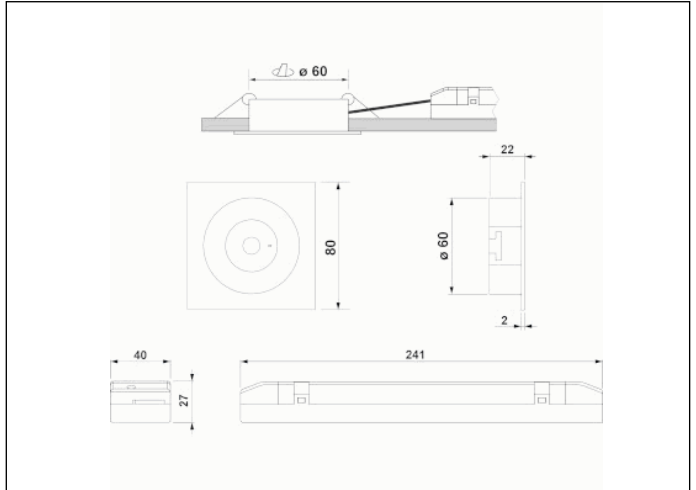

Graphic reference

Dimensions

Control System: DALI2

Luminaire: Self-Contained

Standards: EN-60598-1,
EN-60598-2-22, EN-62034, EN
61347-2-7, EN 61347-2-13, EN
62386

Certification: CE, ENEC,
DALI2

Electrical characteristics