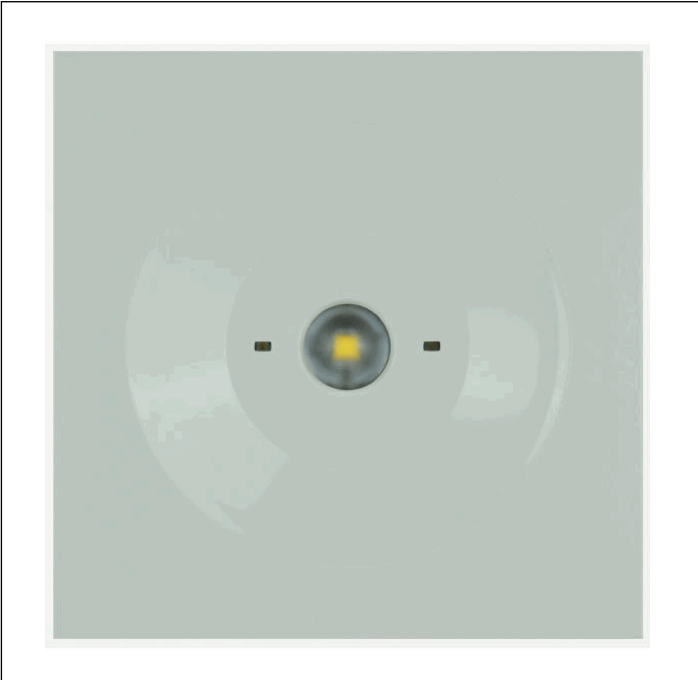

Graphic reference

Dimensions

Control System: AutoTest
Centralized Wireless
Standards: EN-60598-1,
EN-60598-2-22, EN-62034

Luminaire: Self-Contained
Certification: CE, ENEC

Electrical characteristics

Supply: 230V 50Hz<2.8W
Maintained mode consumption: 2.8 W
Non-maintained mode consumption: 0.9 W
Working temperature: 0-40°C
Emergency lamp: 1 x LED 3W
Emergency lumen output: 250 lm
Maintained lumen output: 150 lm
Battery: 3.2V-1.5Ah LFP

Class: II
Mode: M/NM
Power factor: - %
Signaling Luminaire: -
LED temperature: 4000°K
Duration: 1 h
Remote control: No
Charging time: 12 h

Mechanical characteristics

Envelope: Polycarbonate
Diffuser: Antipanic Lens
Suitable for flammable surfaces: Yes

ATEX Envelope:

IP/IK: IP42/IK04
Finish: White RAL9003
Weight: 0,60KG

Photometric curve

Interdistance

Installation height	Interdistance	Interdistance
2,0 m	9,43 m	9,43 m
2,5 m	10,46 m	10,46 m
3,0 m	11,33 m	11,33 m
3,5 m	12,06 m	12,06 m