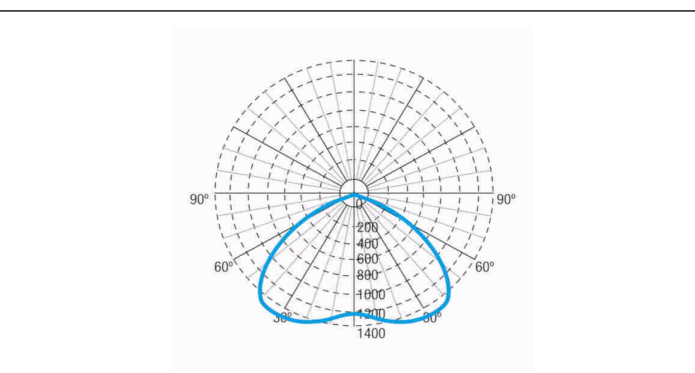

Class: II
Mode: M/NM
Power factor: - %
Signaling Luminaire: -
LED temperature: 4000°K
Duration: 1 h
Remote control: No
Charging time: 12 h

Mechanical characteristics

Envelope: Polycarbonate
Diffuser: Antipanic Lens
Suitable for flammable surfaces: Yes

ATEX Envelope:

IP/IK: IP42/IK04
Finish: White RAL9003
Weight: 0,60KG

Photometric curve

Interdistance

Installation height	Interdistance	Interdistance
2,0 m	9,43 m	9,43 m
2,5 m	10,46 m	10,46 m
3,0 m	11,33 m	11,33 m
3,5 m	12,06 m	12,06 m