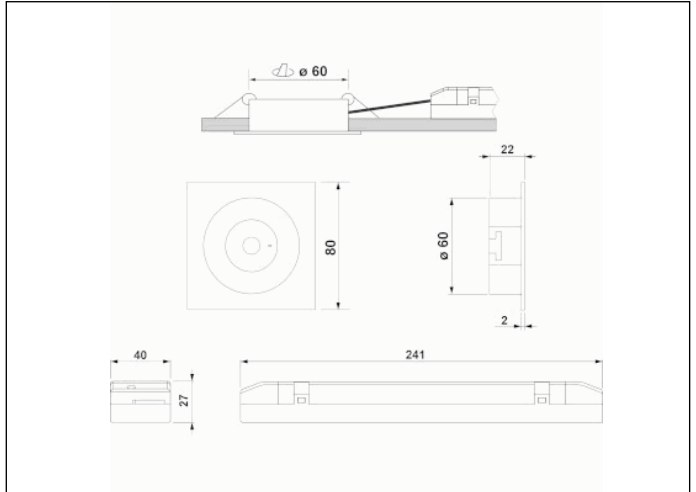

Graphic reference

Dimensions

Control System: AutoTest
Centralized Wireless
Standards: EN-60598-1,
EN-60598-2-22, EN-62034

Luminaire: Self-Contained
Certification: CE, ENEC

Electrical characteristics

Supply: 230V 50Hz<2.8W
Maintained mode consumption: 2.8 W
Non-maintained mode consumption: 0.9 W
Working temperature: 0-40°C
Emergency lamp: 1 x LED 3W
Emergency lumen output: 250 lm
Maintained lumen output: 150 lm
Battery: 3.2V-1.5Ah LFP

ATEX Envelope:

IP/IK: IP42/IK04
Finish: White RAL9003
Weight: 0,60KG

Photometric curve

Interdistance

Installation height	Interdistance	Interdistance
2,0 m	9,43 m	9,43 m
2,5 m	10,46 m	10,46 m
3,0 m	11,33 m	11,33 m
3,5 m	12,06 m	12,06 m