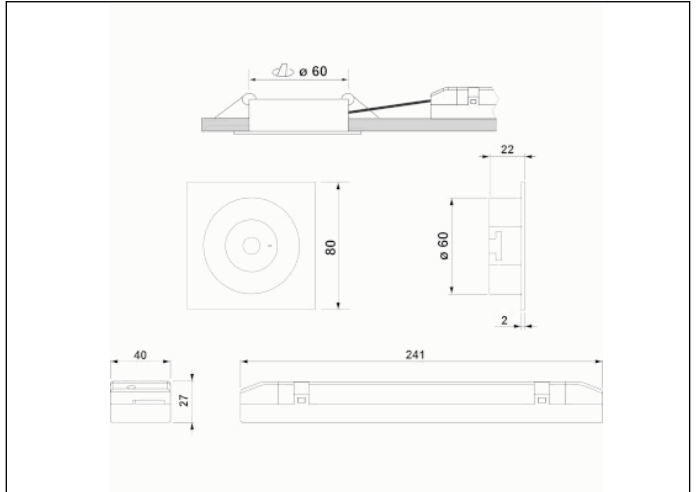

Graphic reference

Dimensions

Control System: SmartZ

Luminaire: Self-Contained

Standards: EN-60598-1,
EN-60598-2-22, EN-62034,
ETSI EN 303 446-1 V1.2.1

Certification: CE

Electrical characteristics

Supply: 230V 50Hz<2.8W