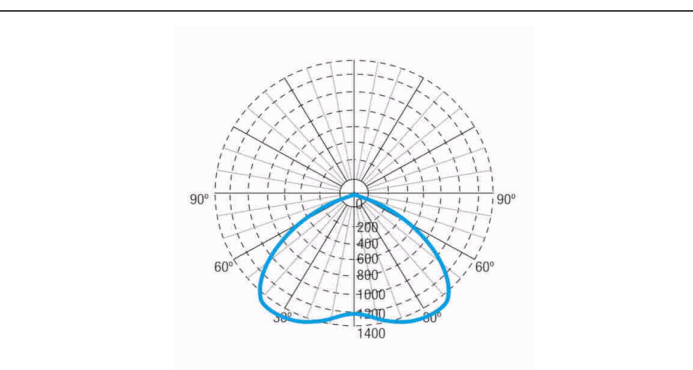

Photometric curve

Interdistance

Installation height

2,0 m	9,43 m	9,43 m
2,5 m	10,46 m	10,46 m
3,0 m	11,33 m	11,33 m
3,5 m	12,06 m	12,06 m