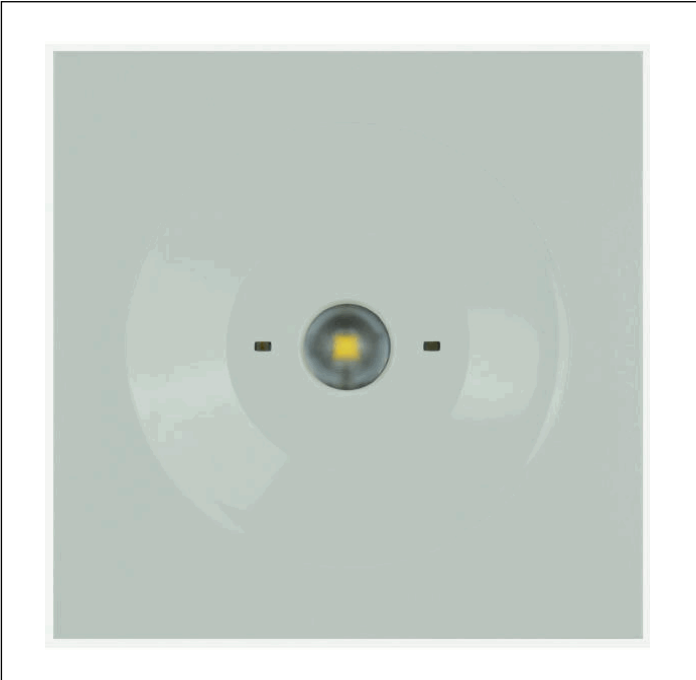

Graphic reference

Dimensions

Control System: SmartZ

Luminaire: Self-Contained

Standards: EN-60598-1,
EN-60598-2-22, EN-62034,
ETSI EN 303 446-1 V1.2.1

Certification: CE

Electrical characteristics

Supply: 230V 50Hz<2.8W

Maintained mode consumption: 2,8 W

Non-maintained mode consumption: 0,9 W

Working temperature: 0-40°C

Emergency lamp: 1 x LED 3W

Emergency lumen output: 280 lm

Maintained lumen output: 170 lm

Battery: 3.2V-1.5Ah LFP

Mechanical characteristics

Housing: Polycarbonate

Diffuser: Antipanic Lens

Suitable for flammable surfaces: Yes

ATEX Envelope:

IP/IK: IP42/IK04

Finish: White RAL9003

Weight: 0,31KG