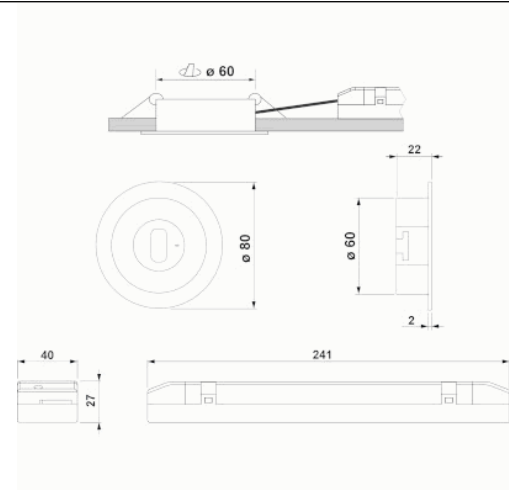

Graphic reference

Dimensions

Control System: SmartZ

Luminaire: Self-Contained

Standards: EN-60598-1,
EN-60598-2-22, EN-62034,
ETSI EN 303 446-1 V1.2.1

Certification: CE

Electrical characteristics

Supply: 230V 50Hz<2.5W