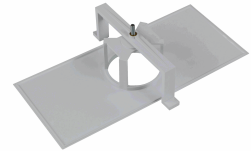

AMU8002

ACC. FRAME REC. SPAZIO WHITE
UNIVERSAL