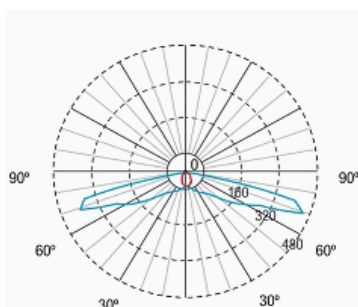

Photometric curve

Interdistance

Installation height

2,0 m	5,91 m	17,48 m
2,5 m	6,19 m	20,17 m
3,0 m	6,37 m	22,57 m
3,5 m	6,51 m	23,91 m