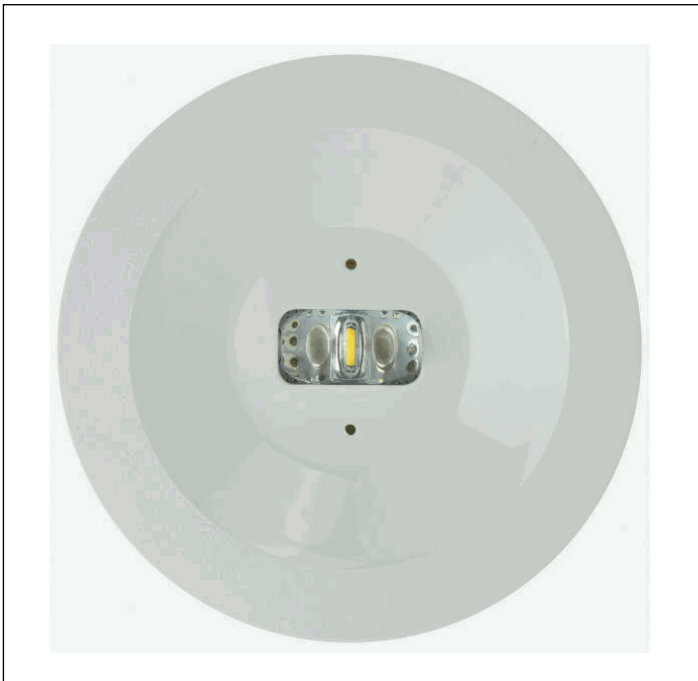

Graphic reference

Dimensions

Control System: SmartZ

Luminaire: Self-Contained

Standards: EN-60598-1,
EN-60598-2-22, EN-62034,
ETSI EN 303 446-1 V1.2.1

Certification: CE

Electrical characteristics

Supply: 230V 50Hz<2.5W

Maintained mode consumption: 2,5 W

Non-maintained mode consumption: 0,9 W

Working temperature: 0-40°C

Emergency lamp: 1 x LED 3W

Emergency lumen output: 165 lm

Maintained lumen output: 100 lm

Battery: 3.2V-1.8Ah LFP

Mechanical characteristics

Housing: Polycarbonate

Diffuser: Escape Lens

Suitable for flammable surfaces: Yes

ATEX Envelope:

IP/IK: IP42/IK04

Finish: White RAL9003

Weight: 0,22KG