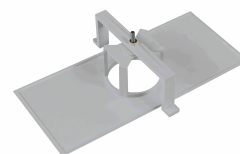

General Envelope data

Accessories

ABX1741

ACC. PANEL REC. SPAZIO SERIG.
RIGHT/LEFT ARROW

ABX1841

ACC. PANEL REC. SPAZIO SERIG. UP
ARROW

AMU8002

ACC. FRAME REC. SPAZIO WHITE
UNIVERSAL