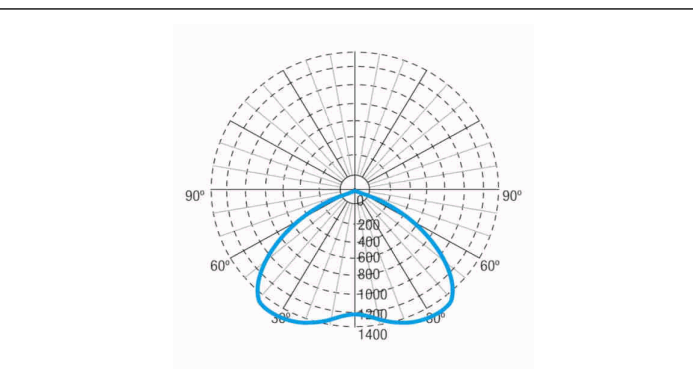

IP/IK: IP42/IK04
Finish: White RAL9003
Weight: 0,21KG

ATEX Envelope:

Photometric curve

Interdistance

Installation height

2,0 m	9,43 m	9,43 m
2,5 m	10,46 m	10,46 m
3,0 m	11,33 m	11,33 m
3,5 m	12,06 m	12,06 m