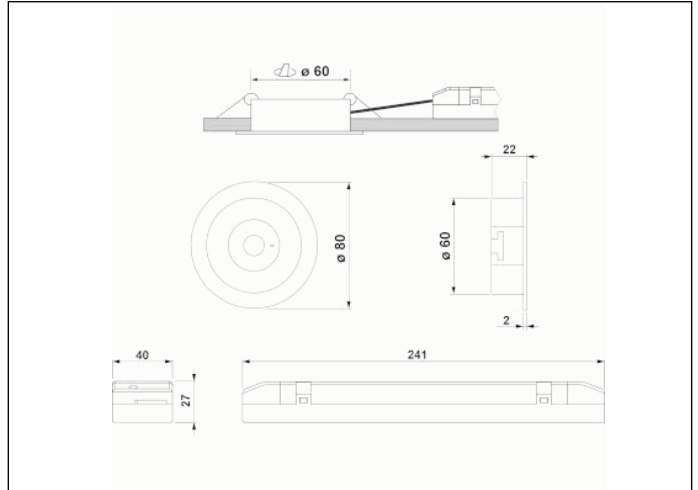

Graphic reference

Dimensions

Control System: DALI2

Luminaire: Self-Contained

Standards: EN-60598-1,
EN-60598-2-22, EN-62034, EN
61347-2-7, EN 61347-2-13, EN
62386

Certification: CE, ENEC,
DALI2

Electrical characteristics

IP/IK: IP42/IK04
Finish: White RAL9003
Weight: 0,21KG

ATEX Envelope:

Photometric curve

Interdistance

Installation height

2,0 m	9,43 m	9,43 m
2,5 m	10,46 m	10,46 m
3,0 m	11,33 m	11,33 m
3,5 m	12,06 m	12,06 m