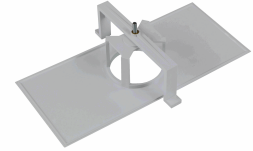

General Envelope data

Accessories

ABX1741

ACC. PANEL REC. SPAZIO WHITE
SERIG. RIGHT/LEFT ARROW

ABX1841

ACC. PANEL REC. SPAZIO WHITE
SERIG. UP ARROW

AMU8002

ACC. FRAME REC. SPAZIO WHITE
UNIVERSAL