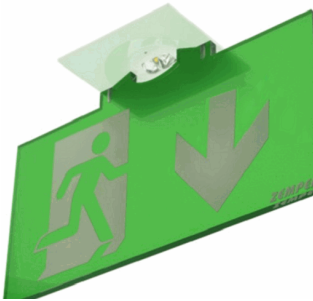

ABX1941

ACC. PANEL REC. SPAZIO WHITE
SERIG. DOWN ARROW