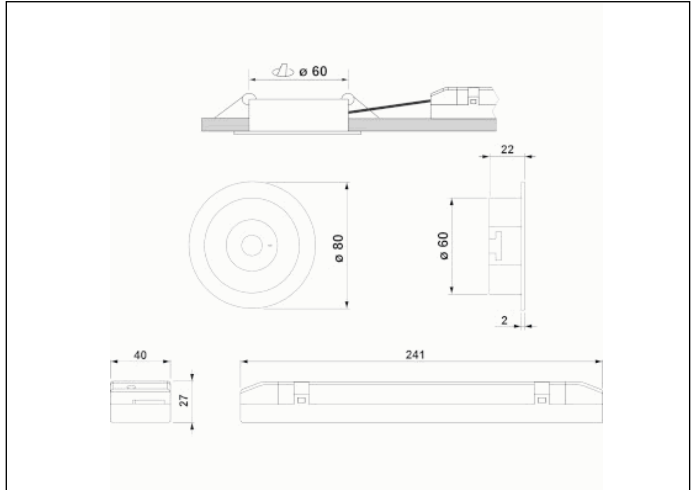

Graphic reference

Dimensions

Control System: SmartZ

Luminaire: Self-Contained

Standards: EN-60598-1,
EN-60598-2-22, EN-62034,
ETSI EN 303 446-1 V1.2.1

Certification: CE

Electrical characteristics

Supply: 230V 50Hz<2.8W