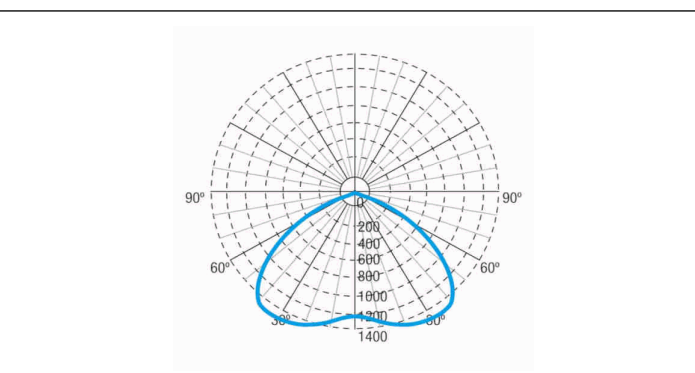

Photometric curve

Interdistance

Installation height

2,0 m	9,43 m	9,43 m
2,5 m	10,46 m	10,46 m
3,0 m	11,33 m	11,33 m
3,5 m	12,06 m	12,06 m