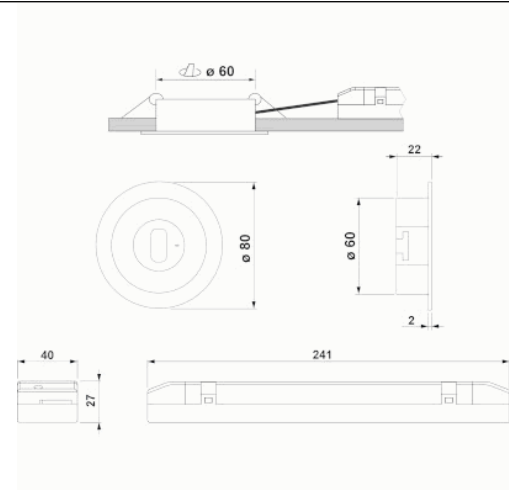

Graphic reference

Dimensions

Control System: SmartZ

Luminaire: Self-Contained

Standards: EN-60598-1,
EN-60598-2-22, EN-62034,
ETSI EN 303 446-1 V1.2.1

Certification: CE

Electrical characteristics

Supply: 230V 50Hz<2.8W