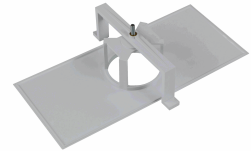

Accessories

ABX1741

ACC. PANEL REC. SPAZIO WHITE
SERIG. RIGHT/LEFT ARROW

ABX1841

ACC. PANEL REC. SPAZIO WHITE
SERIG. UP ARROW

AMU8002

ACC. FRAME REC. SPAZIO WHITE
UNIVERSAL

ABX1941