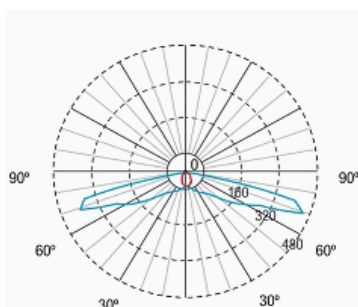

Photometric curve

Interdistance

Installation height

2,0 m 6,77 m 18,74 m

2,5 m 7,32 m 21,74 m

3,0 m 7,60 m 24,43 m

3,5 m 7,78 m 26,88 m

Installation characteristics