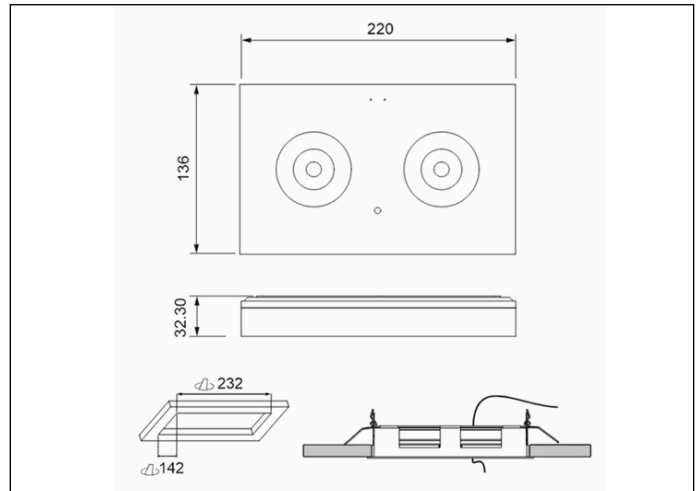

Graphic reference

Dimensions

Control System: SmartZ

Luminaire: Self-Contained

Standards: EN-60598-1,
EN-60598-2-22, EN-62034,
ETSI EN 303 446-1 V1.2.1

Certification: CE

Electrical characteristics

Supply: 230V 50Hz<1.0W

Installation with mounting plate.

Possibility of installation in:

Ceiling/Wall surface.

Recessed in ceiling.

Possibility of connection with:

Surface tube wiring.

Operating characteristics

The luminaire has status LEDs, which indicates: