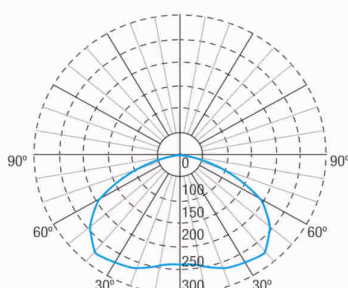

Photometric curve

Interdistance

Installation height

2,0 m	8,36 m	8,26 m
2,5 m	9,71 m	9,54 m
3,0 m	10,88 m	10,64 m
3,5 m	11,92 m	11,63 m

Installation characteristics

Maintained luminaires use 3 terminals to enable / disable the maintained mode.