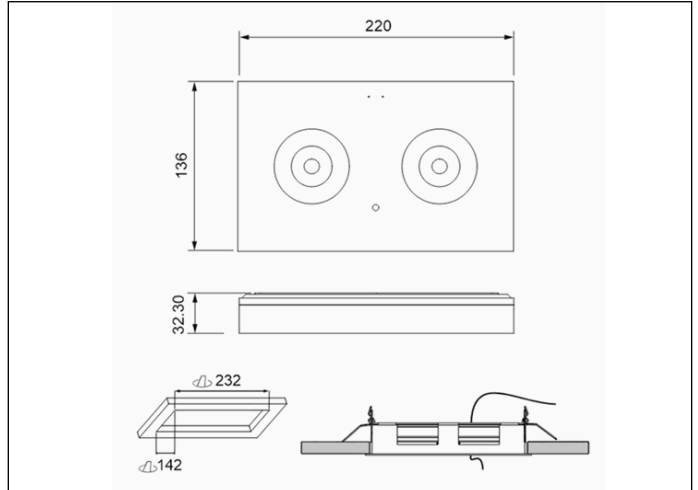

Graphic reference

Dimensions

Control System: AutoTest
Centralized Wireless
Standards: EN-60598-1,
EN-60598-2-22, EN-62034

Luminaire: Self-Contained
Certification: CE

Electrical characteristics

Supply: 230V 50Hz<3.8W
Maintained mode consumption: 3.8 W
Non-maintained mode consumption: 1.0 W
Working temperature: 0-40°C
Emergency lamp: 2XLEDS 3W
Emergency lumen output: 500 lm
Maintained lumen output: 300 lm
Battery: 3.2V-3.0Ah LFP

ATEX Envelope:

IP/IK: IP42/IK04
Finish: White RAL9003
Weight: 0,58KG

Photometric curve

Interdistance

Installation height

Installation height	Interdistance (Left)	Interdistance (Right)
2,0 m	9,31 m	9,23 m
2,5 m	10,66 m	10,56 m
3,0 m	12,09 m	11,91 m
3,5 m	13,36 m	13,12 m