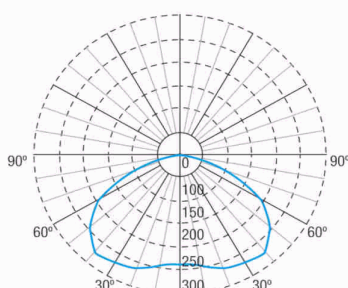

Class: II
Mode: M/NM
Power factor: - %
Signaling Luminaire: -
LED temperature: 4000°K
Duration: 1 h
Remote control: No
Charging time: 12 h

Mechanical characteristics

Envelope: Polycarbonate
Diffuser: Antipanic Lens
Suitable for flammable surfaces: Yes

ATEX Envelope:

IP/IK: IP42/IK04
Finish: White RAL9003
Weight: 0,58KG

Photometric curve

Interdistance

Installation height

Installation height	Interdistance (Left)	Interdistance (Right)
2,0 m	9,31 m	9,23 m
2,5 m	10,66 m	10,56 m
3,0 m	12,09 m	11,91 m
3,5 m	13,36 m	13,12 m