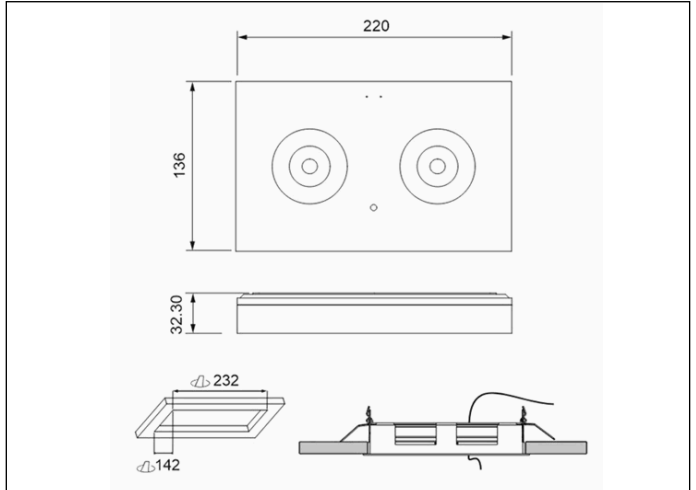

Graphic reference

Dimensions

Control System: SmartZ

Luminaire: Self-Contained

Standards: EN-60598-1,
EN-60598-2-22, EN-62034,
ETSI EN 303 446-1 V1.2.1

Certification: CE

Electrical characteristics

Supply: 230V 50Hz<1.0W

Installation with mounting plate.

Possibility of installation in:

Ceiling/Wall surface.

Recessed in ceiling.

Possibility of connection with:

Surface tube wiring.

Operating characteristics

The luminaire has status LEDs, which indicates: