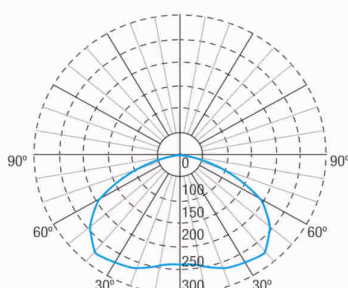

Photometric curve

Interdistance

Installation height

2,0 m	9,31 m	9,23 m
2,5 m	10,66 m	10,56 m
3,0 m	12,09 m	11,91 m
3,5 m	13,36 m	13,12 m

Installation characteristics

Maintained luminaires use 3 terminals to enable / disable the maintained mode.