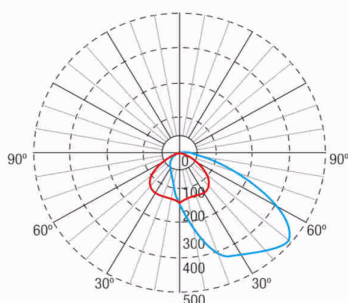

Class: II
Mode: M/NM
Power factor: - %
Signaling Luminaire: -
LED temperature: 4000°K
Duration: 1 h
Remote control: No
Charging time: 12 h

Mechanical characteristics

Envelope: Polycarbonate
Diffuser: Hall Lens / Wall
Suitable for flammable surfaces: Yes

ATEX Envelope:

IP/IK: IP42/IK04
Finish: White RAL9003
Weight: 0,58KG

Photometric curve

Interdistance

Installation height

Installation height	Interdistance (Left)	Interdistance (Right)
2,0 m	10,32 m	8,09 m
2,5 m	11,54 m	9,26 m
3,0 m	12,55 m	10,29 m
3,5 m	13,53 m	11,37 m