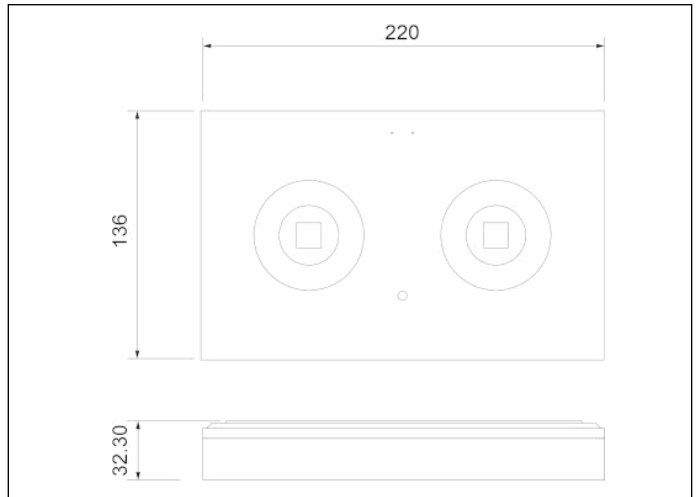

Graphic reference

Dimensions

Control System: AutoTest
Centralized Wireless
Standards: EN-60598-1,
EN-60598-2-22, EN-62034

Luminaire: Self-Contained
Certification: CE

Electrical characteristics

Supply: 230V 50Hz<3.8W
Maintained mode consumption: 3.8 W
Non-maintained mode consumption: 1.0 W
Working temperature: 0-40°C
Emergency lamp: 2XLEDS 3W
Emergency lumen output: 500 lm
Maintained lumen output: 300 lm
Battery: 3.2V-3.0Ah LFP

Class: II
Mode: M/NM
Power factor: - %
Signaling Luminaire: -
LED temperature: 4000°K
Duration: 1 h
Remote control: No
Charging time: 12 h

Mechanical characteristics

Envelope: Polycarbonate
Diffuser: Hall Lens / Wall
Suitable for flammable surfaces: Yes

ATEX Envelope:

IP/IK: IP42/IK04
Finish: White RAL9003
Weight: 0,58KG

Photometric curve

Interdistance

Installation height

Installation height	Interdistance (Left)	Interdistance (Right)
2,0 m	10,32 m	8,09 m
2,5 m	11,54 m	9,26 m
3,0 m	12,55 m	10,29 m
3,5 m	13,53 m	11,37 m