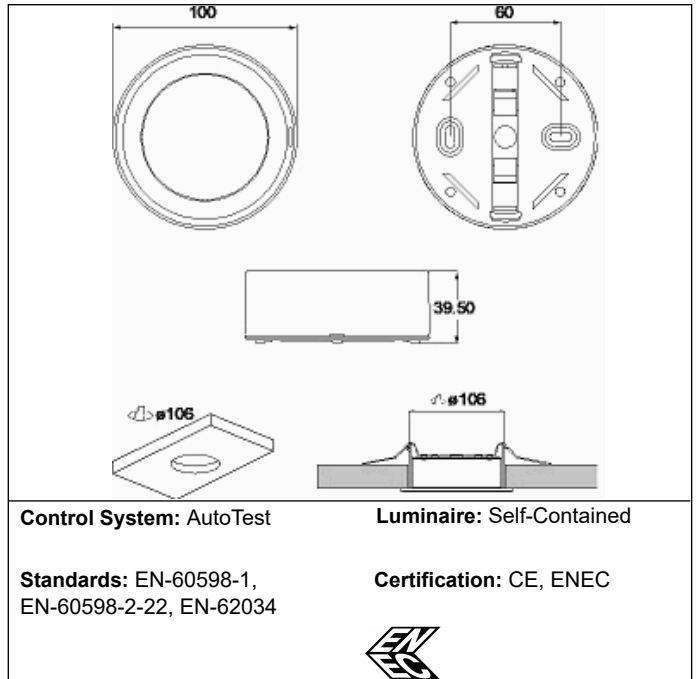

Graphic reference

Dimensions

Electrical characteristics

Supply: 230V 50Hz<2.2W
Maintained mode consumption: - W
Non-maintained mode consumption: 2,2 W
Working temperature: 0-40°C
Emergency lamp: 12xLED 0.5W
Emergency lumen output: 300 lm
Maintained lumen output: - lm
Battery: 3.6V-1.1Ah Ni-Cd

IP/IK: IP42/IK04
Finish: White RAL9003
Weight: 0,16KG

ATEX Envelope:

Photometric curve

Interdistance

Installation height

Installation height	Interdistance (mm)	Interdistance (cm)
2,0 m	9,03 m	9,01 m
2,5 m	9,98 m	9,97 m
3,0 m	10,79 m	10,79 m
3,5 m	11,49 m	11,48 m

Installation characteristics

Non-maintained luminaires use 4 terminals (2xL + 2xN) for supply connection.
Maintained luminaires use 5 terminals (2xL + 2xN + L1) to enable / disable the maintained mode.
Installation with mounting plate.
Possibility of installation in:
 Ceiling/Wall surface.
 Recessed ceiling (with installation accessory)
Possibility of connection with:
 Recessed wiring.
 Surface tube wiring (max. M20)