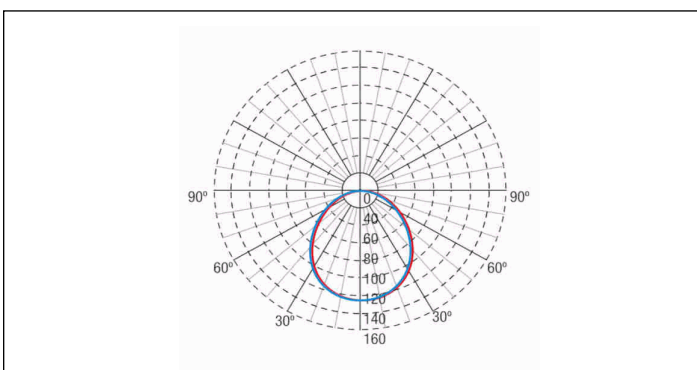

Graphic reference

Dimensions

Electrical characteristics

Supply: 230V 50Hz<2.2W
Maintained mode consumption: - W
Non-maintained mode consumption: 2,2 W
Working temperature: 0-40°C
Emergency lamp: 12xLED 0.5W
Emergency lumen output: 300 lm
Maintained lumen output: - lm
Battery: 3.6V-1.1Ah Ni-Cd

IP/IK: IP42/IK04
Finish: White RAL9003
Weight: 0,16KG

ATEX Envelope:

Photometric curve

Interdistance

Installation height

Installation height	Interdistance (mm)	Interdistance (cm)
2,0 m	9,03 m	9,01 m
2,5 m	9,98 m	9,97 m
3,0 m	10,79 m	10,79 m
3,5 m	11,49 m	11,48 m