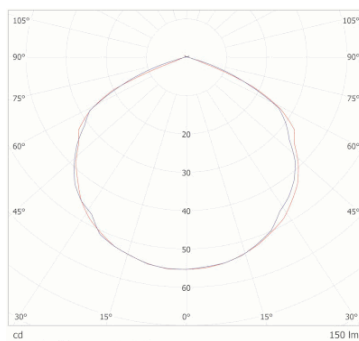

Photometric curve

Interdistance

Installation height

2,0 m

9,18 m

9,10 m

2,5 m

10,41 m