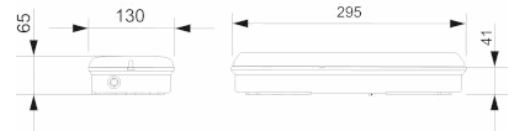

Graphic reference

Dimensions

Control System: AutoTest

Luminaire: Self-Contained

Standards: EN-60598-1,
EN-60598-2-22, EN-62034

Certification: CE

Electrical characteristics

Supply: 230V 50Hz<3.7W