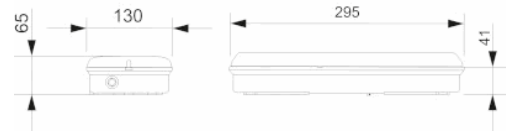

Graphic reference

Dimensions

Control System: AutoTest
Centralized Wireless

Luminaire: Self-Contained

Standards: EN-60598-1,
EN-60598-2-22, EN-62034

Certification: CE, ENEC

Electrical characteristics

Supply: 230V 50Hz<3.8W
Maintained mode consumption: 3.8 W
Non-maintained mode consumption: 0.9 W
Working temperature: 0-40°C
Emergency lamp: 12 x LED 0.5W
Emergency lumen output: 390 lm
Maintained lumen output: 235 lm
Battery: 3.2V-1.5Ah LFP

IP/IK: IP66/IK10
Finish: Transparent
Weight: 0,59KG

ATEX Envelope:

Photometric curve

Interdistance

Installation height

| | | |
|-------|---------|---------|
| 2,0 m | 9,83 m | 9,54 m |
| 2,5 m | 11,21 m | 11,19 m |
| 3,0 m | 12,42 m | 12,57 m |
| 3,5 m | 13,50 m | 13,61 m |