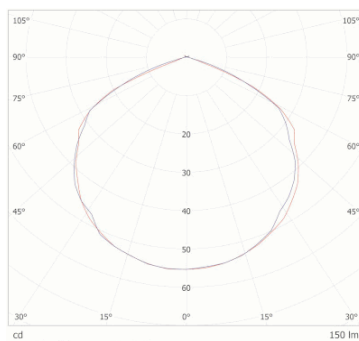

IP/IK: IP66/IK10
Finish: Transparent
Weight: 0,59KG

ATEX Envelope:

Photometric curve

Interdistance

Installation height

| | | |
|-------|---------|---------|
| 2,0 m | 9,83 m | 9,54 m |
| 2,5 m | 11,21 m | 11,19 m |
| 3,0 m | 12,42 m | 12,57 m |
| 3,5 m | 13,50 m | 13,61 m |