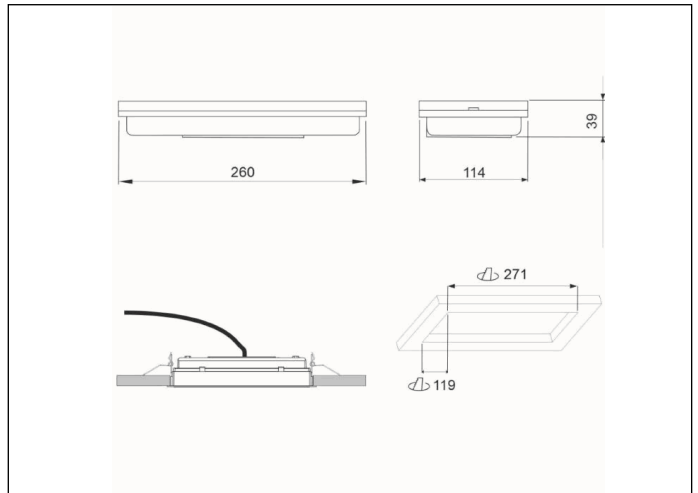

Graphic reference

Dimensions

Control System: SmartZ

Luminaire: Self-Contained

Standards: EN-60598-1,
EN-60598-2-22, EN-62034,
ETSI EN 303 446-1 V1.2.1

Certification: CE

Electrical characteristics

Supply: 230V 50Hz<0.9W