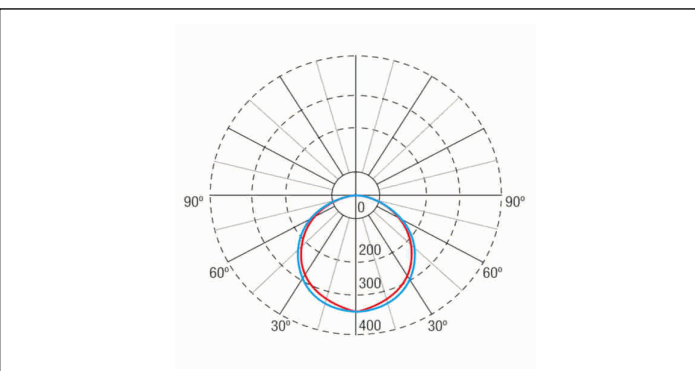

Photometric curve

Interdistance

Installation height

2,0 m	10,17 m	10,02 m
2,5 m	11,29 m	11,09 m
3,0 m	12,24 m	11,98 m
3,5 m	13,06 m	12,75 m

Installation characteristics

Maintained luminaires have a selector bridge to enable / disable the maintained mode.