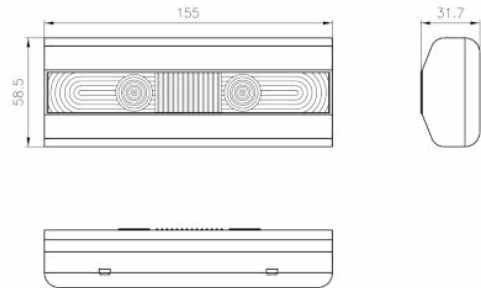

Graphic reference

Dimensions

Control System: AutoTest

Luminaire: Self-Contained

Standards: EN-60598-1,
EN-60598-2-22, EN-62034

Certification: CE

Electrical characteristics

Supply: 230V 50Hz<2.2W

Mechanical characteristics

Envelope: Polycarbonate

Diffuser: Ambient + Directional Lens

Suitable for flammable surfaces: Yes

ATEX Envelope:

IP/IK: IP42/IK04

Finish: White RAL9003

Weight: 0,16KG

Photometric curve

Interdistance

Installation height

2,0 m 11,87 m 7,58 m

2,5 m 14,84 m 9,48 m

3,0 m 17,81 m 11,37 m

3,5 m 20,78 m 13,27 m

Installation characteristics