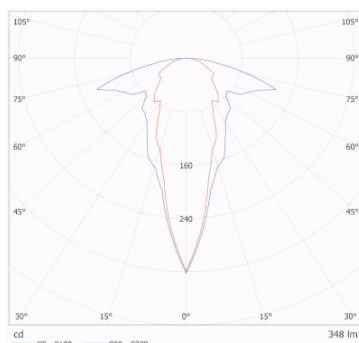

Photometric curve

Interdistance

Installation height

2,0 m 11,87 m 7,58 m

2,5 m 14,84 m 9,48 m

3,0 m 17,81 m 11,37 m

3,5 m 20,78 m 13,27 m

Installation characteristics