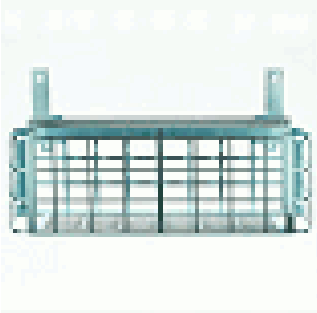

Accessories

AGM160

ACC. PROT. GRILLE MAXILUM EVO