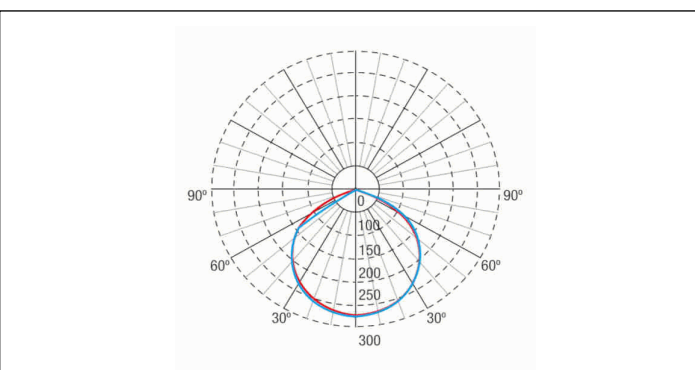

Photometric curve

Interdistance

Installation height

2,0 m	9,79 m	8,57 m
2,5 m	12,24 m	10,71 m
3,0 m	14,69 m	12,86 m
3,5 m	17,14 m	15,00 m

Installation characteristics

Possibility of installation in:
Ceiling/Wall surface.