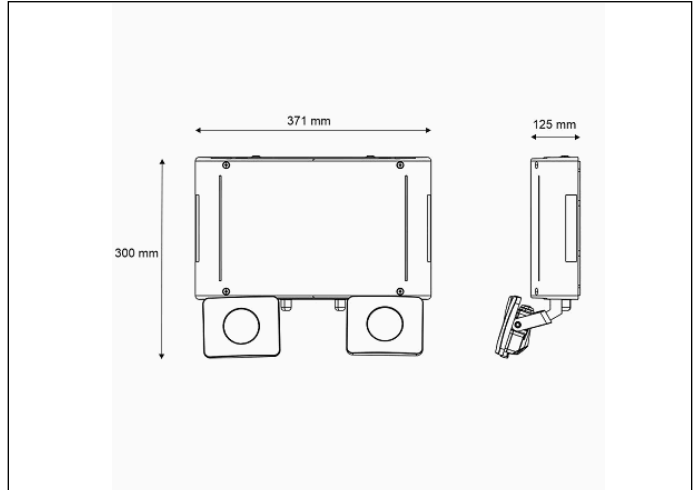

Graphic reference

Dimensions

Control System: AutoTest

Luminaire: Self-Contained

Standards: EN-60598-1,
EN-60598-2-22, EN-62034

Certification: CE

Electrical characteristics

Supply: 230V 50Hz<9.0W

Mechanical characteristics

Envelope: Polycarbonate

Diffuser: Glass

Suitable for flammable surfaces: Yes

ATEX Envelope:

IP/IK: IP65/IK07

Finish: White RAL9003

Weight: 3,76KG