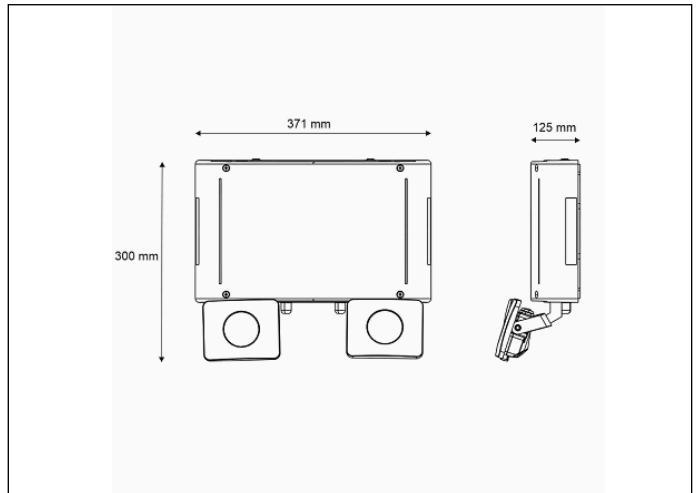

Graphic reference

Dimensions

Control System: DALI2

Luminaire: Self-Contained

Standards: EN-60598-1,
EN-60598-2-22, EN-62034, EN
61347-2-7, EN 61347-2-13, EN
62386

Certification: CE, DALI2

Electrical characteristics

Weight: 3,76KG

Photometric curve

Interdistance

Installation height

2,0 m 9,79 m 8,57 m

2,5 m 12,24 m 10,71 m

3,0 m 14,69 m 12,86 m

3,5 m 17,14 m 15,00 m