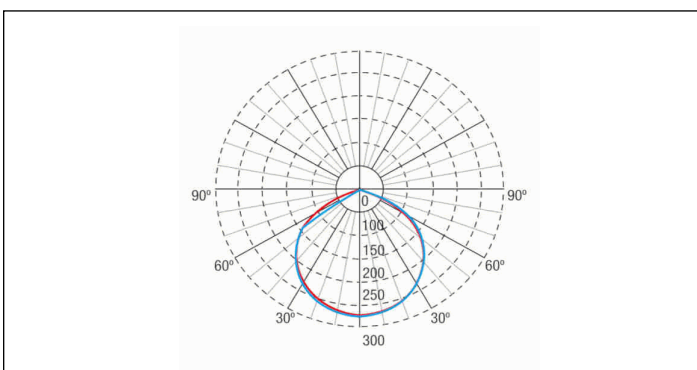

Weight: 3,76KG

Photometric curve

Interdistance

Installation height

2,0 m 9,79 m 8,57 m

2,5 m 12,24 m 10,71 m

3,0 m 14,69 m 12,86 m

3,5 m 17,14 m 15,00 m